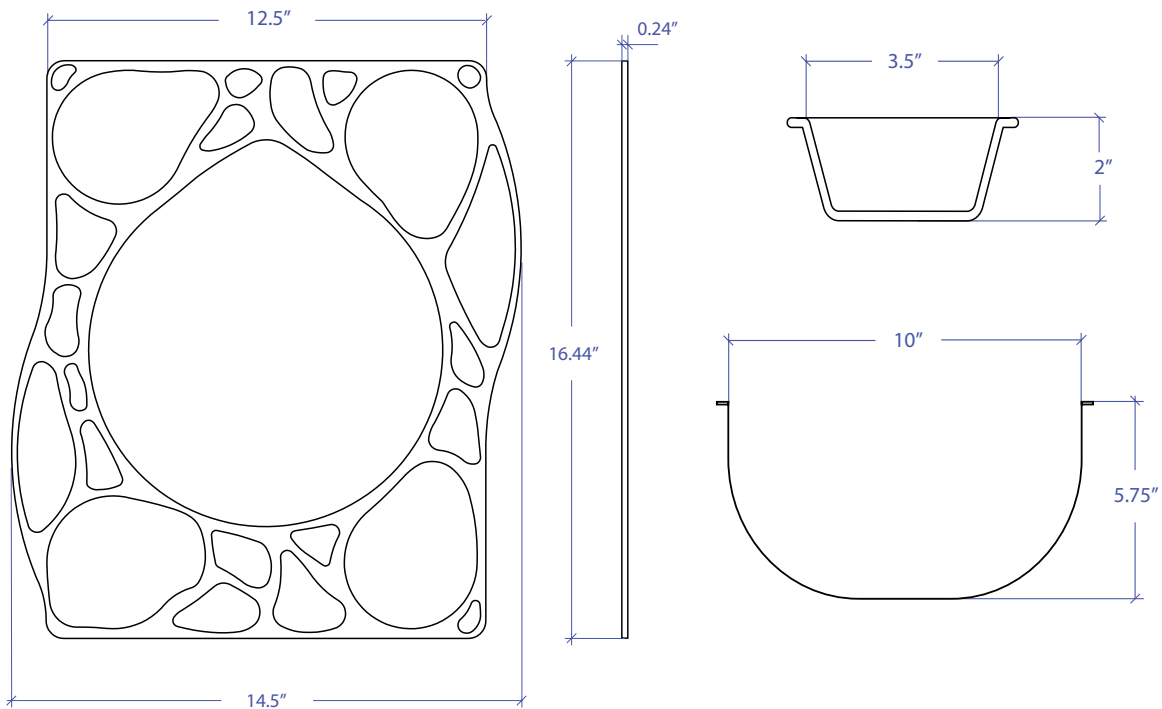

PROJECT INFORMATION			
Project			
Date	/ /	QTY	
Specifier			
Contact			
Note