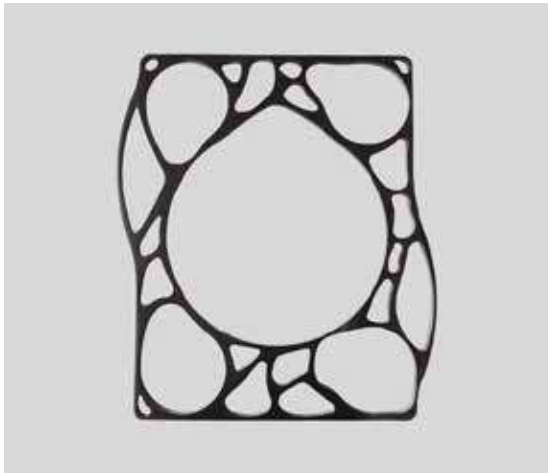

## • FEATURES

- 4 x 3.5" Borosilicate Glass Bowl With Cover
- 1 x 10" Stainless Steel Mixing Bowl
- 1 x Stainless Steel Tray

## • TECHNICAL INFORMATION

- Tray: 0.24" 304 Stainless Steel Construction
- Glass Bowl: Borosilicate Glass
- Mixing Bowl: 304 Stainless Steel