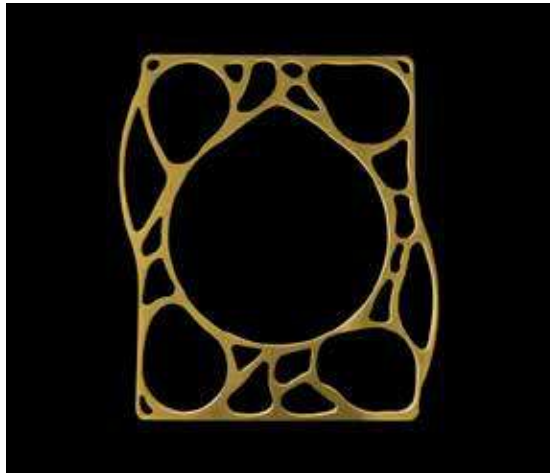

SALAD MIXER MWSM-651GDSB

• FEATURES

- 4 x 3.5" Borosilicate Glass Bowl With Cover
- 1 x 10" Stainless Steel Mixing Bowl
- 1 x Stainless Steel Tray

• TECHNICAL INFORMATION

- Tray: 0.24" 304 Stainless Steel Construction
- Glass Bowl: Borosilicate Glass
- Mixing Bowl: 304 Stainless Steel

• FINISHES

- Tray: Gold PVD Satin Brushed
- Glass Bowl: Clear
- Mixing Bowl: Polished

PROJECT INFORMATION			
Project			
Date	/	/	QTY
Specifier			
Contact			
Note			