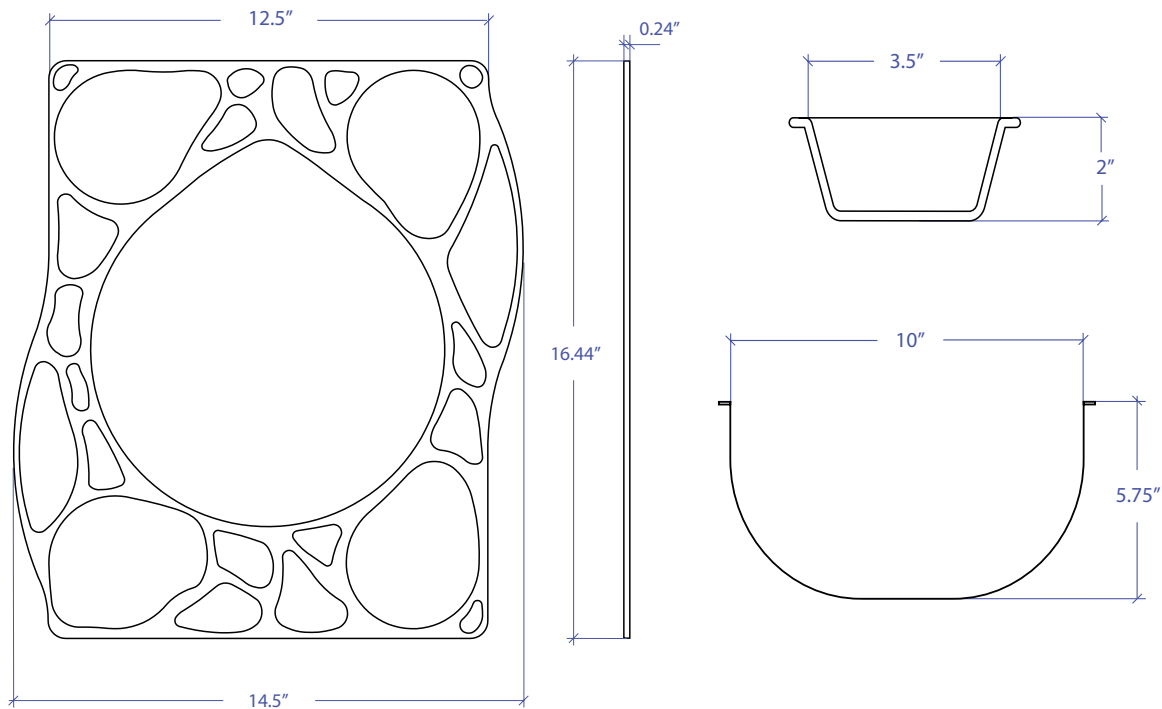

SALAD MIXER MWSM-651GDSB

• FEATURES

- 4 x 3.5" Borosilicate Glass Bowl With Cover
- 1 x 10" Stainless Steel Mixing Bowl
- 1 x Stainless Steel Tray

• TECHNICAL INFORMATION

- Tray: 0.24" 304 Stainless Steel Construction
- Glass Bowl: Borosilicate Glass
- Mixing Bowl: 304 Stainless Steel

• FINISHES

- Tray: Gold PVD Satin Brushed
- Glass Bowl: Clear
- Mixing Bowl: Polished

PROJECT INFORMATION			
Project			
Date	/	/	QTY
Specifier			
Contact			
Note			