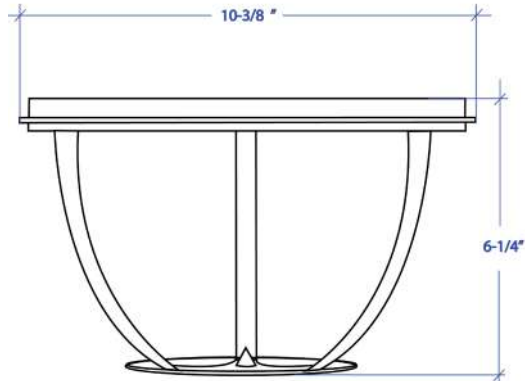

PROJECT INFORMATION			
Project			
Date	/ /	QTY	
Specifier			
Contact			
Note