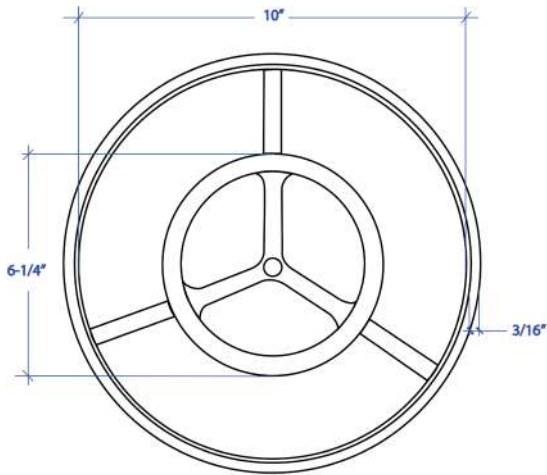

PROJECT INFORMATION			
Project			
Date	/ /	QTY	
Specifier			
Contact			
Note