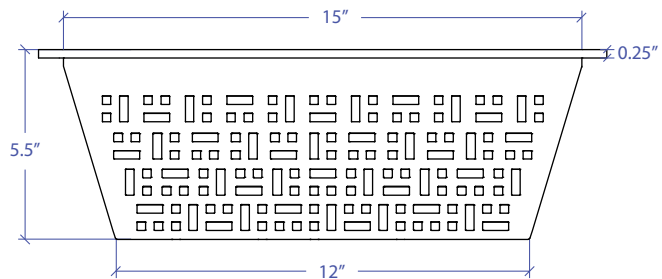

PROJECT INFORMATION			
Project			
Date	/	/	QTY
Specifier			
Contact			
Note			

ACCESSORIES