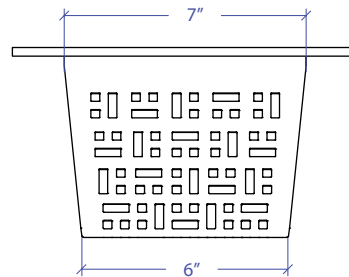

PROJECT INFORMATION			
Project			
Date	/	/	QTY
Specifier			
Contact			
Note			

ACCESSORIES