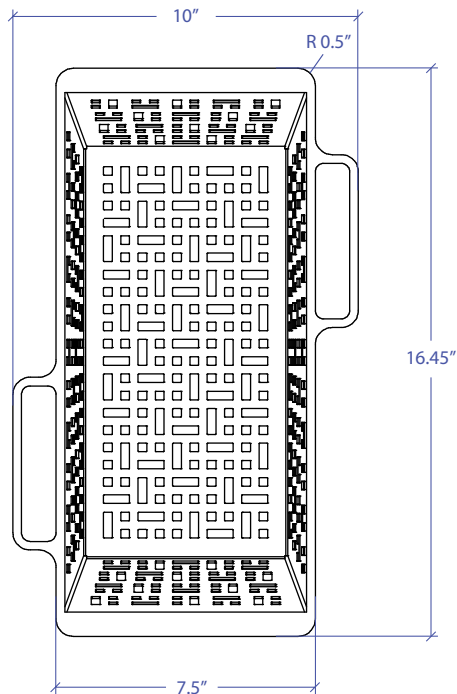

PROJECT INFORMATION			
Project			
Date	/	/	QTY
Specifier			
Contact			
Note			

ACCESSORIES