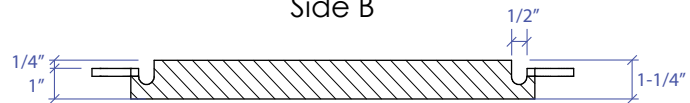

PROJECT INFORMATION			
Project			
Date	/ /	QTY	
Specifier			
Contact			
Note			

ACCESSORIES