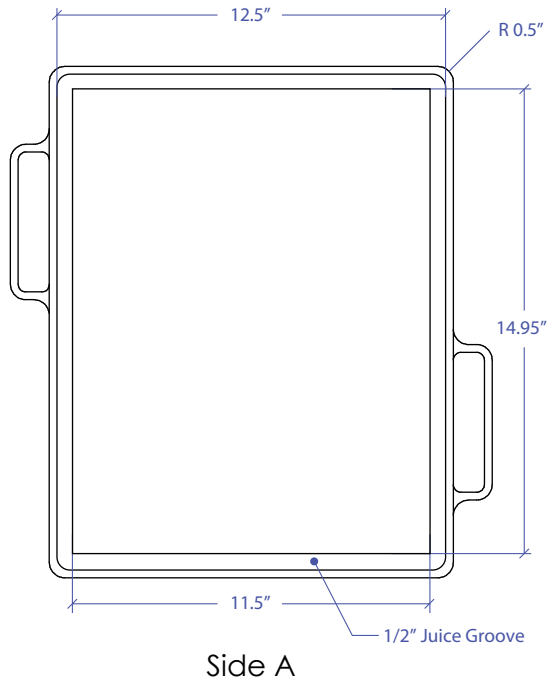

PROJECT INFORMATION			
Project			
Date	/ /	QTY	
Specifier			
Contact			
Note			

ACCESSORIES