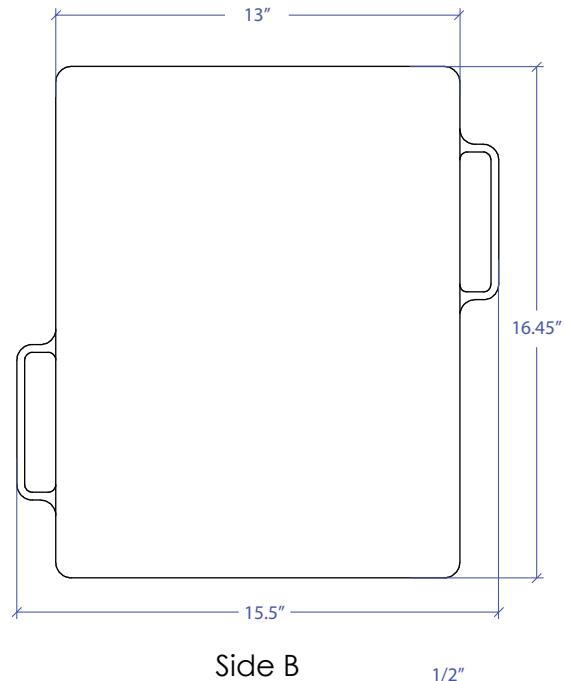

PROJECT INFORMATION			
Project			
Date	/ /	QTY	
Specifier			
Contact			
Note			

ACCESSORIES