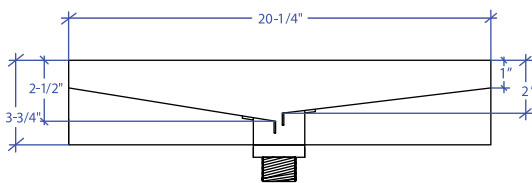

# GÜELL MGVB-302RGSB

\*ADA compliant

- **FEATURES**  
16-gauge type 304 stainless steel
- **TECHNICAL INFORMATION**  
External dimension: 20-1/4"Lx13-1/4"Wx3-3/4"D  
Basin dimensions: 20"Lx13"Wx2-1/2"D
- **FINISHES**  
Rose Gold PVD Satin Brushed stainless steel
- **INSTALLATION OPTIONS**  
Top-mount
- **DUAL-MOUNT INSTALLATION**