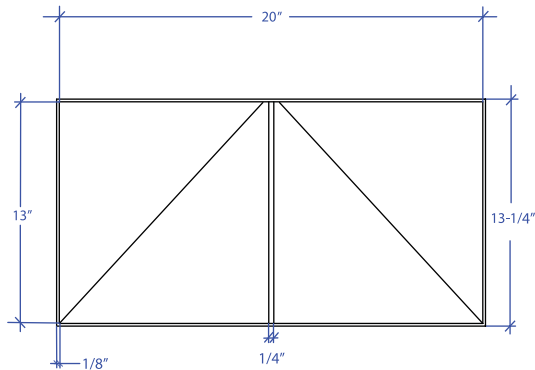

# GÜELL MGVB-302RGSB

\*ADA compliant

- **FEATURES**  
16-gauge type 304 stainless steel
- **TECHNICAL INFORMATION**  
External dimension: 20-1/4"Lx13-1/4"Wx3-3/4"D  
Basin dimensions: 20"Lx13"Wx2-1/2"D
- **FINISHES**  
Rose Gold PVD Satin Brushed stainless steel
- **INSTALLATION OPTIONS**  
Top-mount
- **DUAL-MOUNT INSTALLATION**