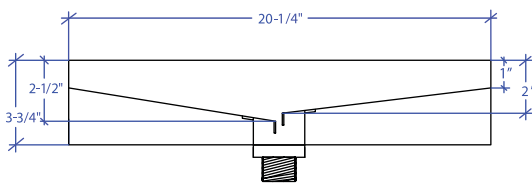

GÜELL MGVB-302GPSB

*ADA compliant

- **FEATURES**
16-gauge type 304 stainless steel
- **TECHNICAL INFORMATION**
External dimension: 20-1/4" Lx13-1/4" Wx3-3/4" D
Basin dimensions: 20" Lx13" Wx2-1/2" D
- **FINISHES**
Graphite PVD Satin Brushed stainless steel
- **INSTALLATION OPTIONS**
Top-mount
- **DUAL-MOUNT INSTALLATION**