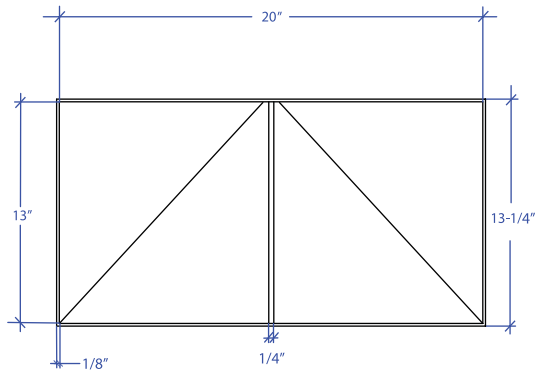

GÜELL MGVB-302GPSB

*ADA compliant

- **FEATURES**
16-gauge type 304 stainless steel
- **TECHNICAL INFORMATION**
External dimension: 20-1/4" Lx13-1/4" Wx3-3/4" D
Basin dimensions: 20" Lx13" Wx2-1/2" D
- **FINISHES**
Graphite PVD Satin Brushed stainless steel
- **INSTALLATION OPTIONS**
Top-mount
- **DUAL-MOUNT INSTALLATION**