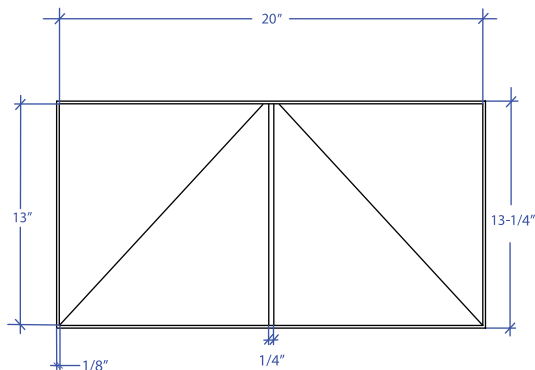

GÜELL MGVB-302GDSB

*ADA compliant

- **FEATURES**
16-gauge type 304 stainless steel
- **TECHNICAL INFORMATION**
External dimension: 20-1/4"Lx13-1/4"Wx3-3/4"D
Basin dimensions: 20"Lx13"Wx2-1/2"D
- **FINISHES**
Gold PVD Satin Brushed stainless steel
- **INSTALLATION OPTIONS**
Top-mount
- **DUAL-MOUNT INSTALLATION**