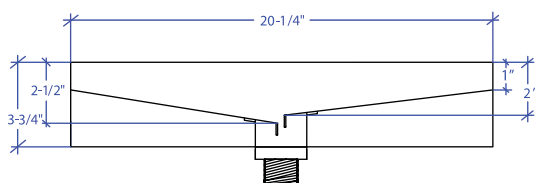

GÜELL MGVB-302GDSB

*ADA compliant

- **FEATURES**
16-gauge type 304 stainless steel
- **TECHNICAL INFORMATION**
External dimension: 20-1/4"Lx13-1/4"Wx3-3/4"D
Basin dimensions: 20"Lx13"Wx2-1/2"D
- **FINISHES**
Gold PVD Satin Brushed stainless steel
- **INSTALLATION OPTIONS**
Top-mount
- **DUAL-MOUNT INSTALLATION**