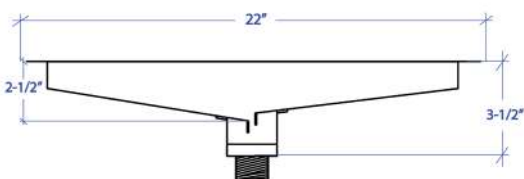

GÜELL MGUB-302GPSB

*ADA compliant

- **FEATURES**
16-gauge type 304 stainless steel
1/4" slotted drain
- **TECHNICAL INFORMATION**
External dimension: 22"Lx15"Wx3.5"D
Basin dimensions: 20"Lx13"Wx2.5"D
- **FINISHES**
Graphite PVD Satin Brushed stainless steel
- **INSTALLATION OPTIONS**
Under-mount