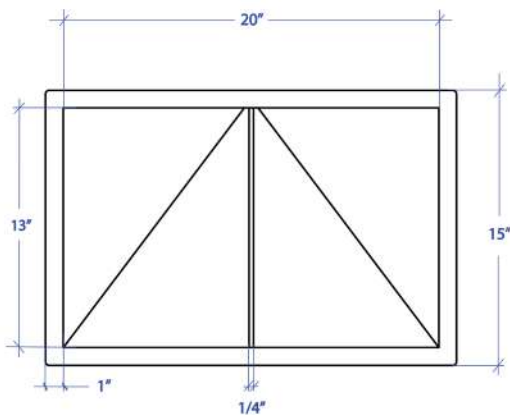

GÜELL MGUB-302GPSB

*ADA compliant

- **FEATURES**
16-gauge type 304 stainless steel
1/4" slotted drain
- **TECHNICAL INFORMATION**
External dimension: 22"Lx15"Wx3.5"D
Basin dimensions: 20"Lx13"Wx2.5"D
- **FINISHES**
Graphite PVD Satin Brushed stainless steel
- **INSTALLATION OPTIONS**
Under-mount