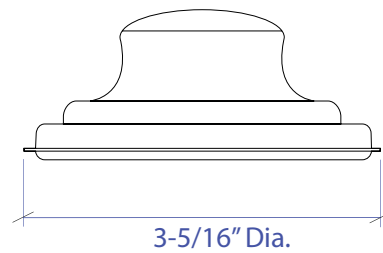

DISPOSAL COLLAR MDC-101SB

- FEATURES**
 Stainless Steel Construction
 Removable Stopper
- TECHNICAL INFORMATION**
 Intended for sink installation with 3-1/2" outlet
- FINISHES**
 Satin Brushed stainless steel