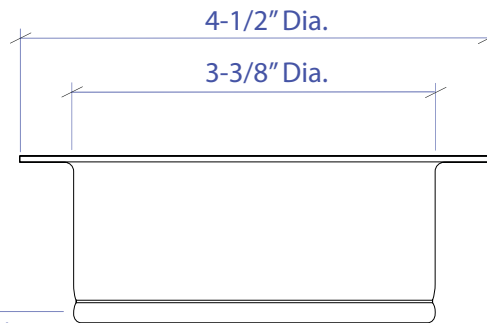

DISPOSAL COLLAR MDC-101SB

- FEATURES**
 Stainless Steel Construction
 Removable Stopper
- TECHNICAL INFORMATION**
 Intended for sink installation with 3-1/2" outlet
- FINISHES**
 Satin Brushed stainless steel