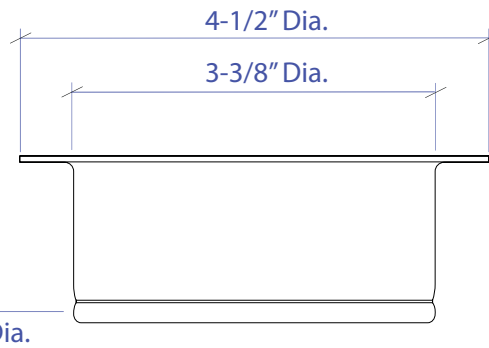

DISPOSAL COLLAR MDC-101RGSB

- FEATURES**
 Stainless Steel Construction
 Removable Stopper
- TECHNICAL INFORMATION**
 Intended for sink installation with 3-1/2" outlet
- FINISHES**
 Rose Gold PVD Satin Brushed stainless steel