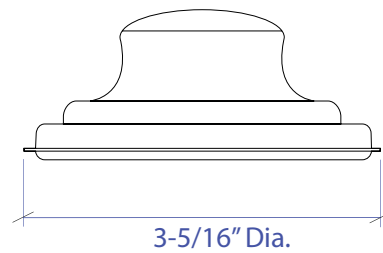

DISPOSAL COLLAR MDC-101RGSB

- FEATURES**
 Stainless Steel Construction
 Removable Stopper
- TECHNICAL INFORMATION**
 Intended for sink installation with 3-1/2" outlet
- FINISHES**
 Rose Gold PVD Satin Brushed stainless steel