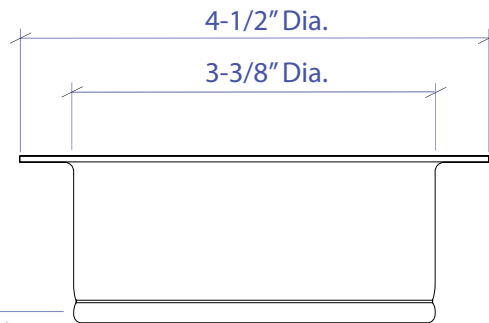

# DISPOSAL COLLAR MDC-101GPSB

- FEATURES**  
 Stainless Steel Construction  
 Removable Stopper
- TECHNICAL INFORMATION**  
 Intended for sink installation with 3-1/2" outlet
- FINISHES**  
 Graphite PVD Satin Brushed stainless steel

3-3/8" Dia.

PROJECT INFORMATION			
Project			
Date	/ /	QTY	
Specifier			
Contact			
Note			