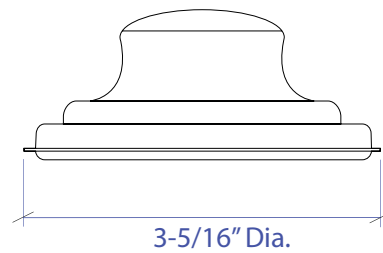

# DISPOSAL COLLAR MDC-101GPSB

- FEATURES**  
 Stainless Steel Construction  
 Removable Stopper
- TECHNICAL INFORMATION**  
 Intended for sink installation with 3-1/2" outlet
- FINISHES**  
 Graphite PVD Satin Brushed stainless steel

3-3/8" Dia.

PROJECT INFORMATION			
Project			
Date	/ /	QTY	
Specifier			
Contact			
Note			