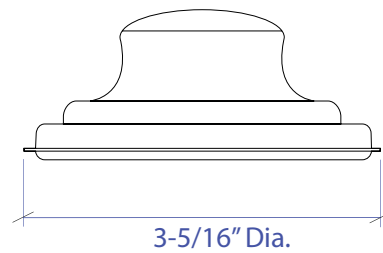

# DISPOSAL COLLAR MDC-101GDSB

- FEATURES**  
 Stainless Steel Construction  
 Removable Stopper
- TECHNICAL INFORMATION**  
 Intended for sink installation with 3-1/2" outlet
- FINISHES**  
 Gold PVD Satin Brushed stainless steel

3-3/8" Dia.

PROJECT INFORMATION			
Project			
Date	/ /	QTY	
Specifier			
Contact			
Note			