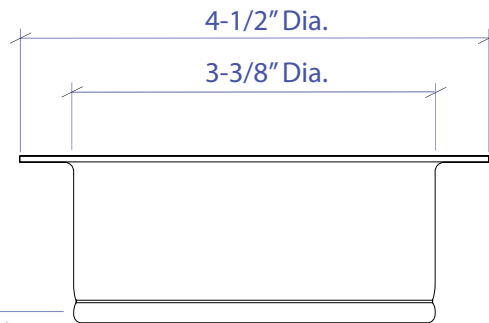

# DISPOSAL COLLAR MDC-101GDSB

- FEATURES**  
 Stainless Steel Construction  
 Removable Stopper
- TECHNICAL INFORMATION**  
 Intended for sink installation with 3-1/2" outlet
- FINISHES**  
 Gold PVD Satin Brushed stainless steel

3-3/8" Dia.

PROJECT INFORMATION			
Project			
Date	/ /	QTY	
Specifier			
Contact			
Note			