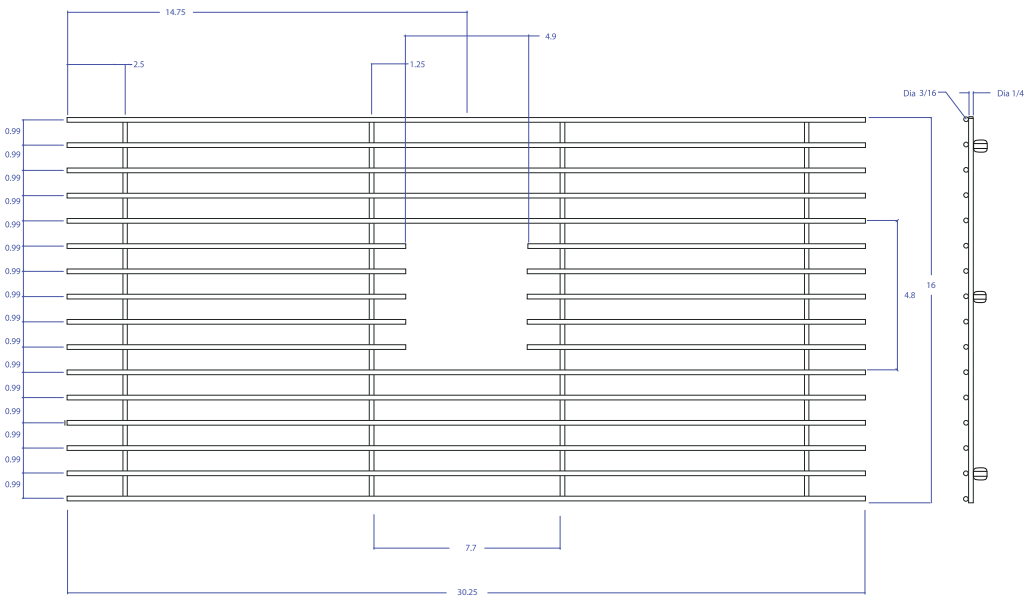

*All measurements are in inches.

PROJECT INFORMATION			
Project			
Date	/ /	QTY	
Specifier			
Contact			
Note