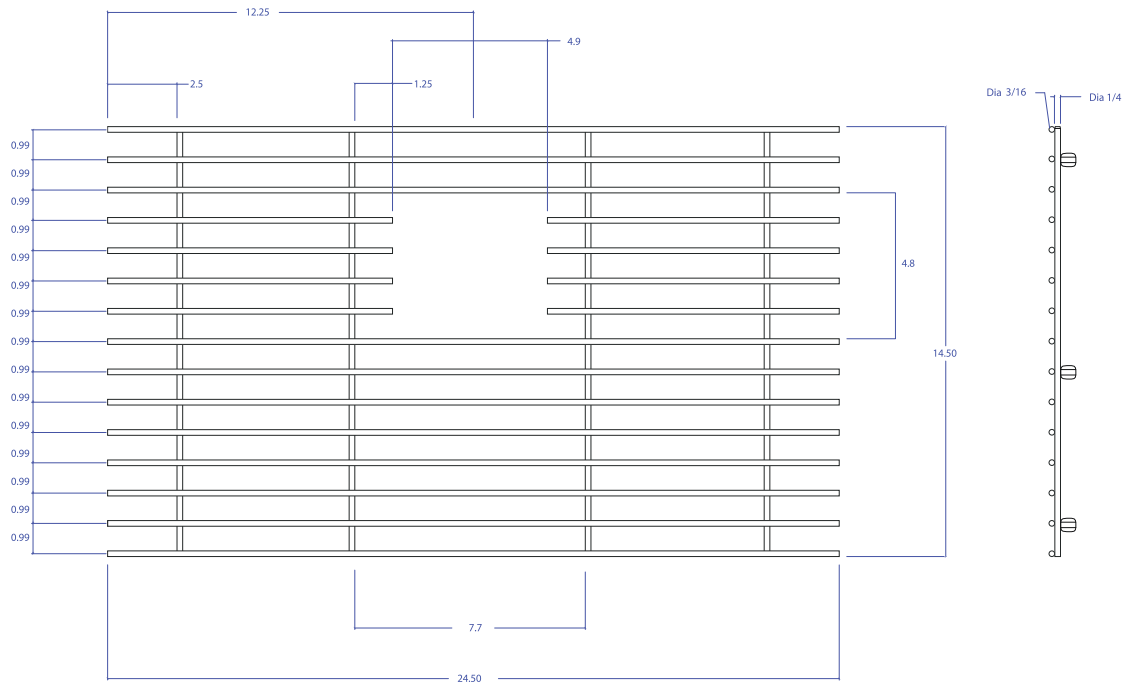

*All measurements are in inches.

PROJECT INFORMATION			
Project			
Date	/ /	QTY	
Specifier			
Contact			
Note