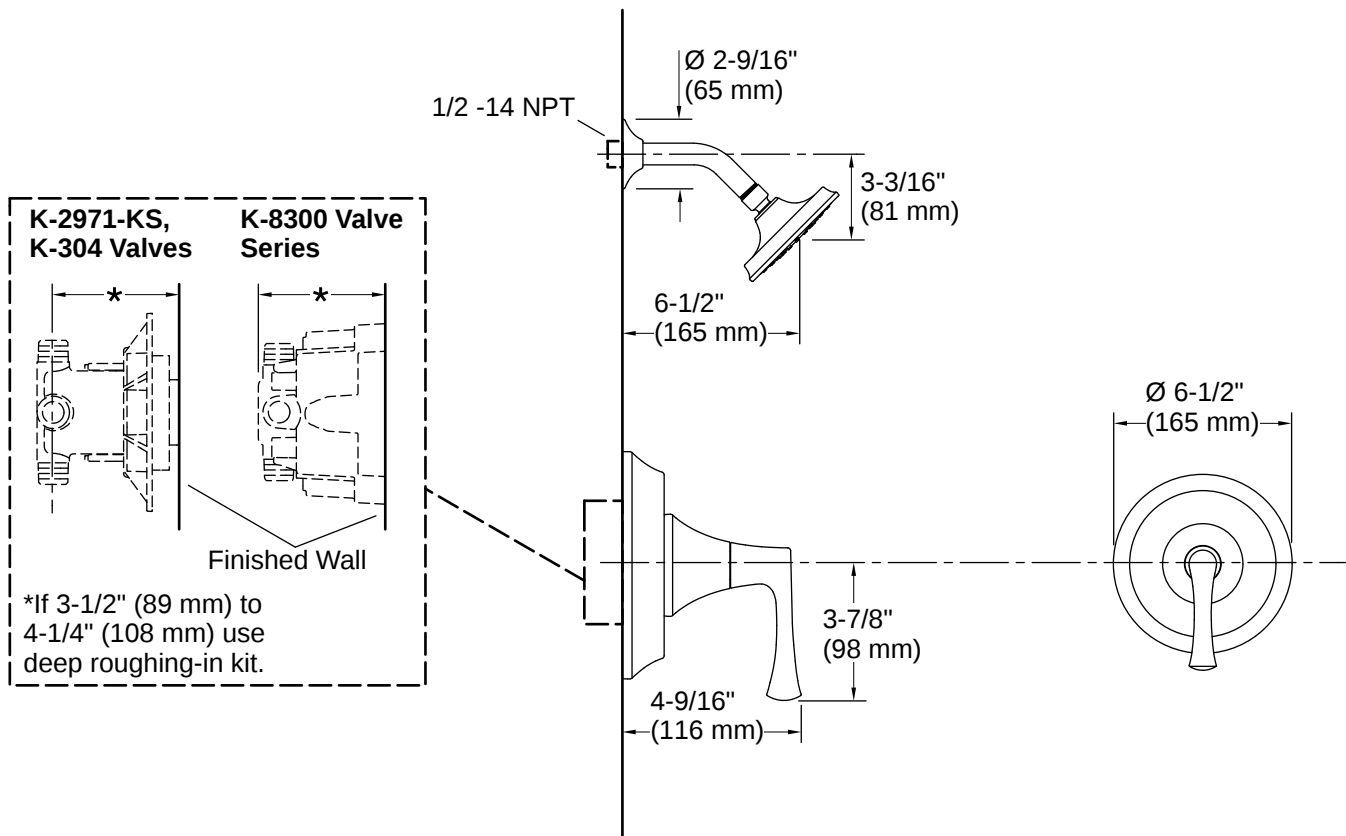

Installation

- Trim only; requires valve to complete installation (sold separately)

Installation Notes

Install this product according to the installation instructions.

Install the product according to the installation guide.

NOTICE: Risk of product damage. Long screws, for installing trim, can damage the K-2971-KS valve. Consult the trim installation guide to verify if the thin wall installation kit (88526) is needed.