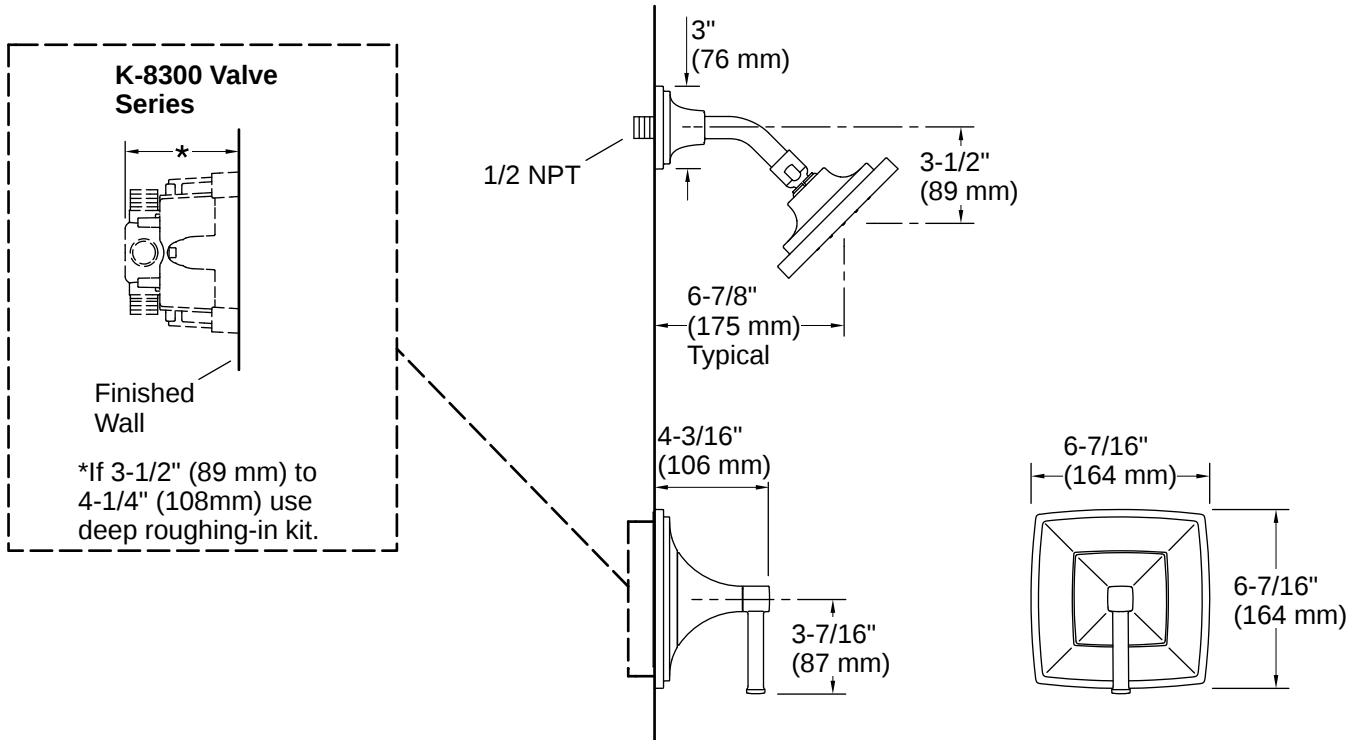

Installation Notes

Install this product according to the installation instructions.