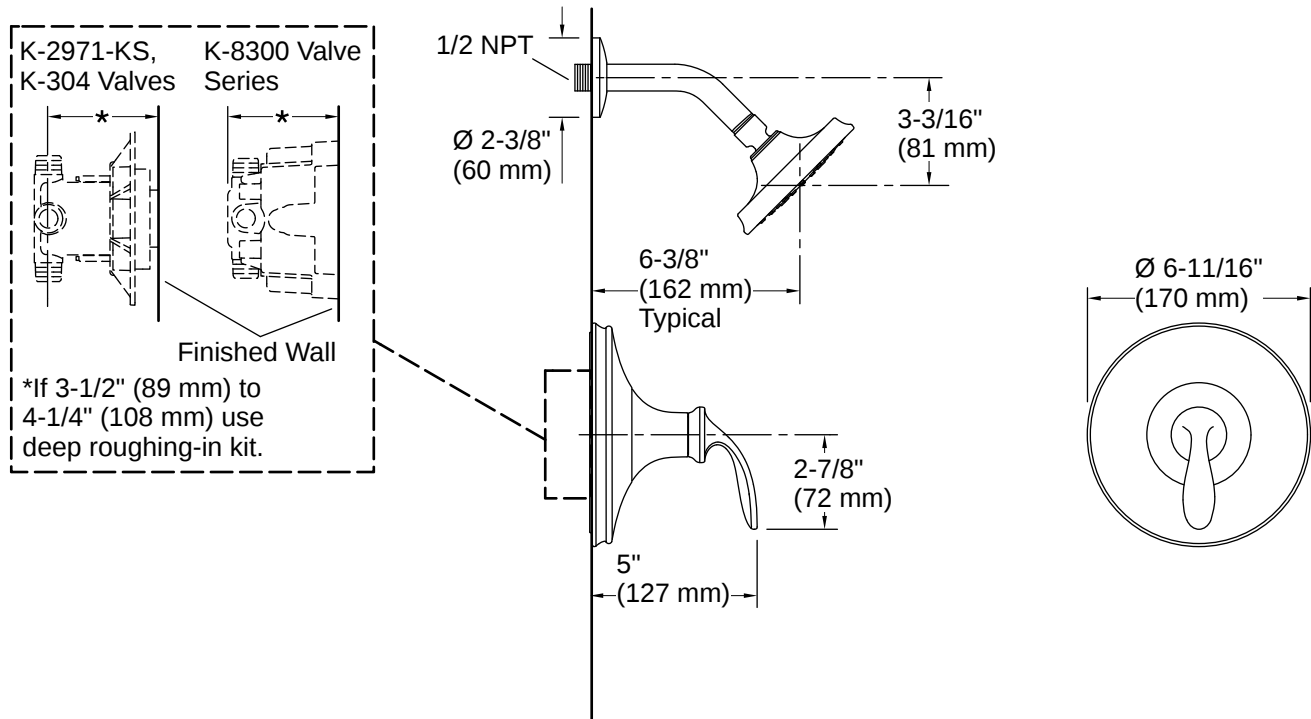

Installation Notes

Install this product according to the installation instructions.