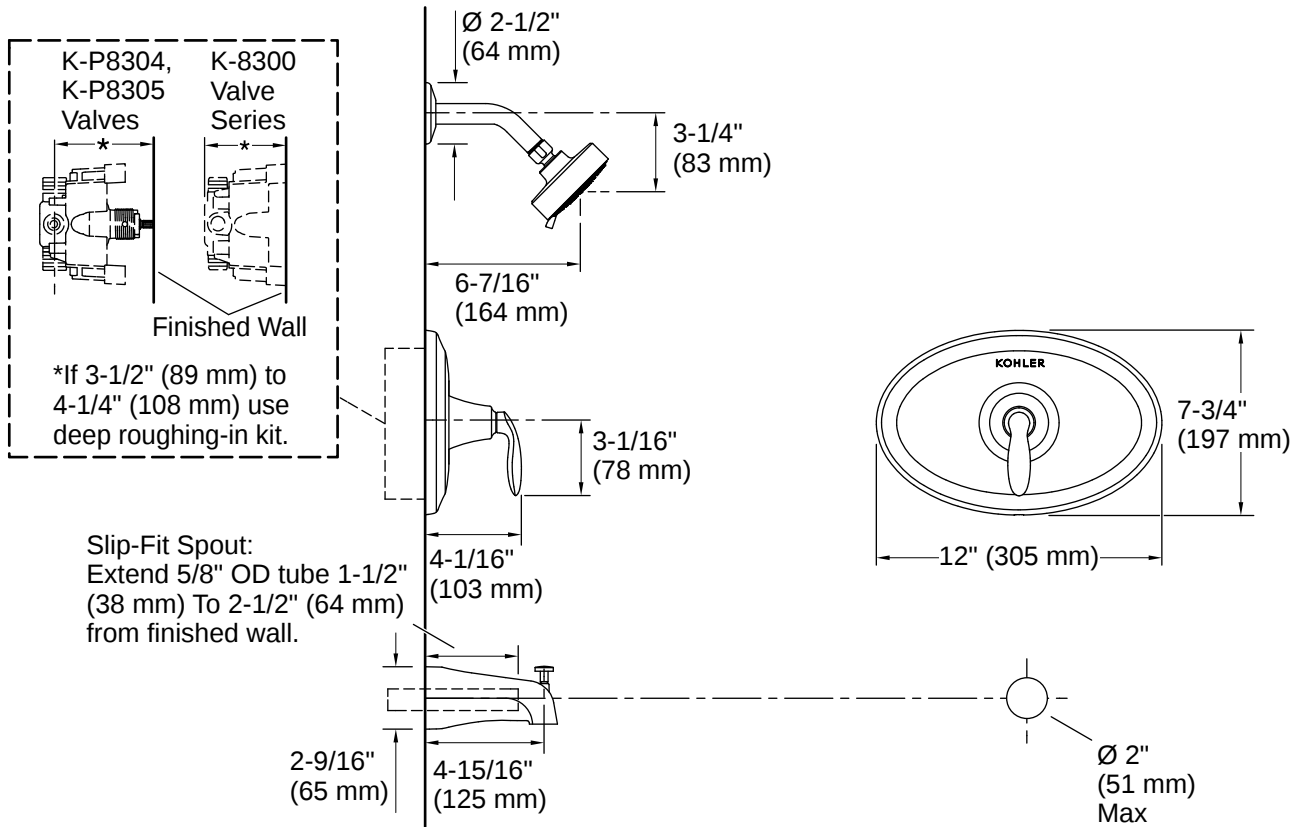

## Installation

- Wall-mount
- $1/2\text{''}$  - 14 NPT connection