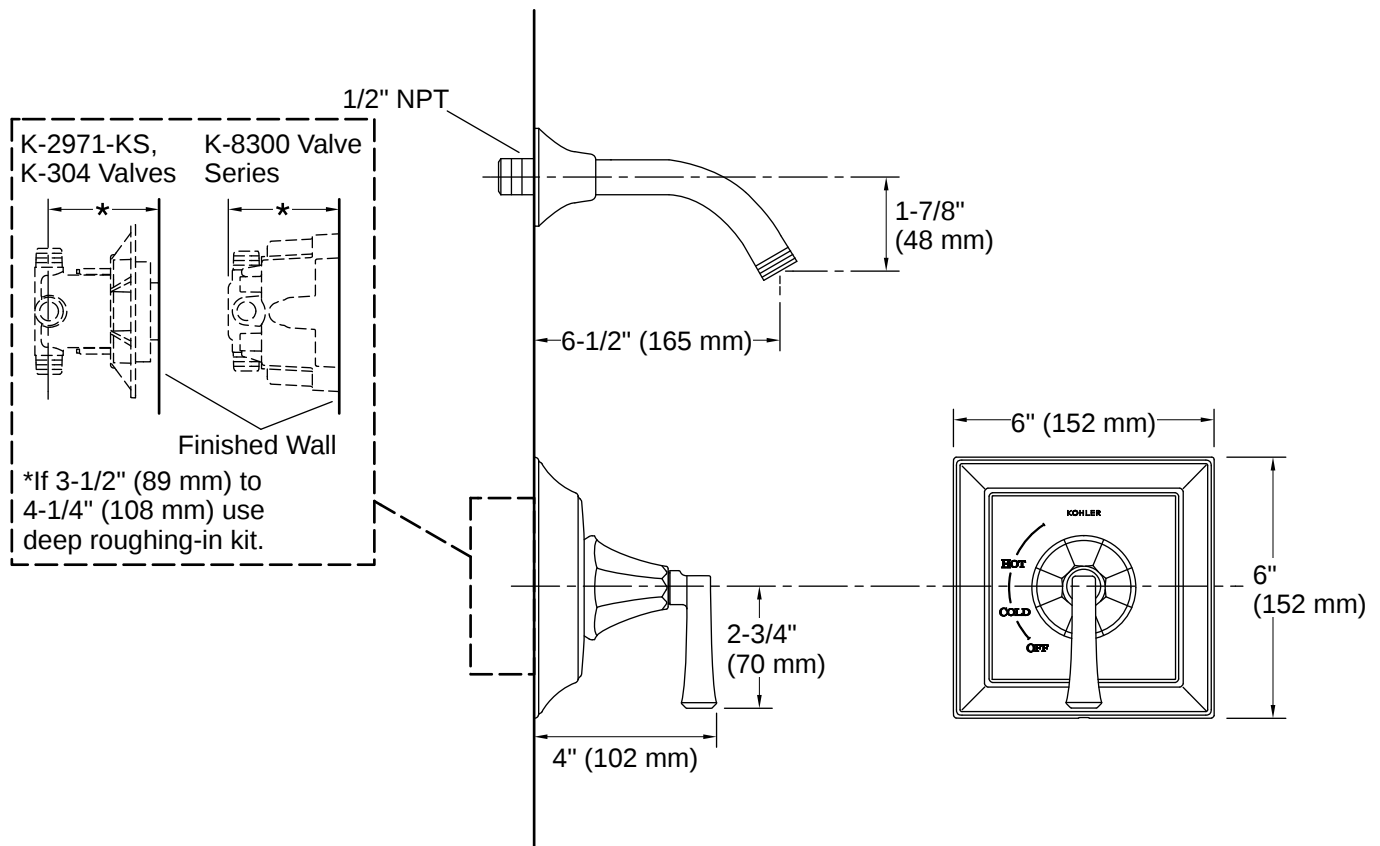

4-15-2026 4:17 - US-CA

Installation

- Trim only; requires valve to complete installation (sold separately)

Installation Notes

Install this product according to the installation instructions.

NOTICE: Risk of product damage. Long screws for installing trim can damage the K-2971-KS valve. Consult the trim installation guide to verify if the thin wall installation kit is needed.