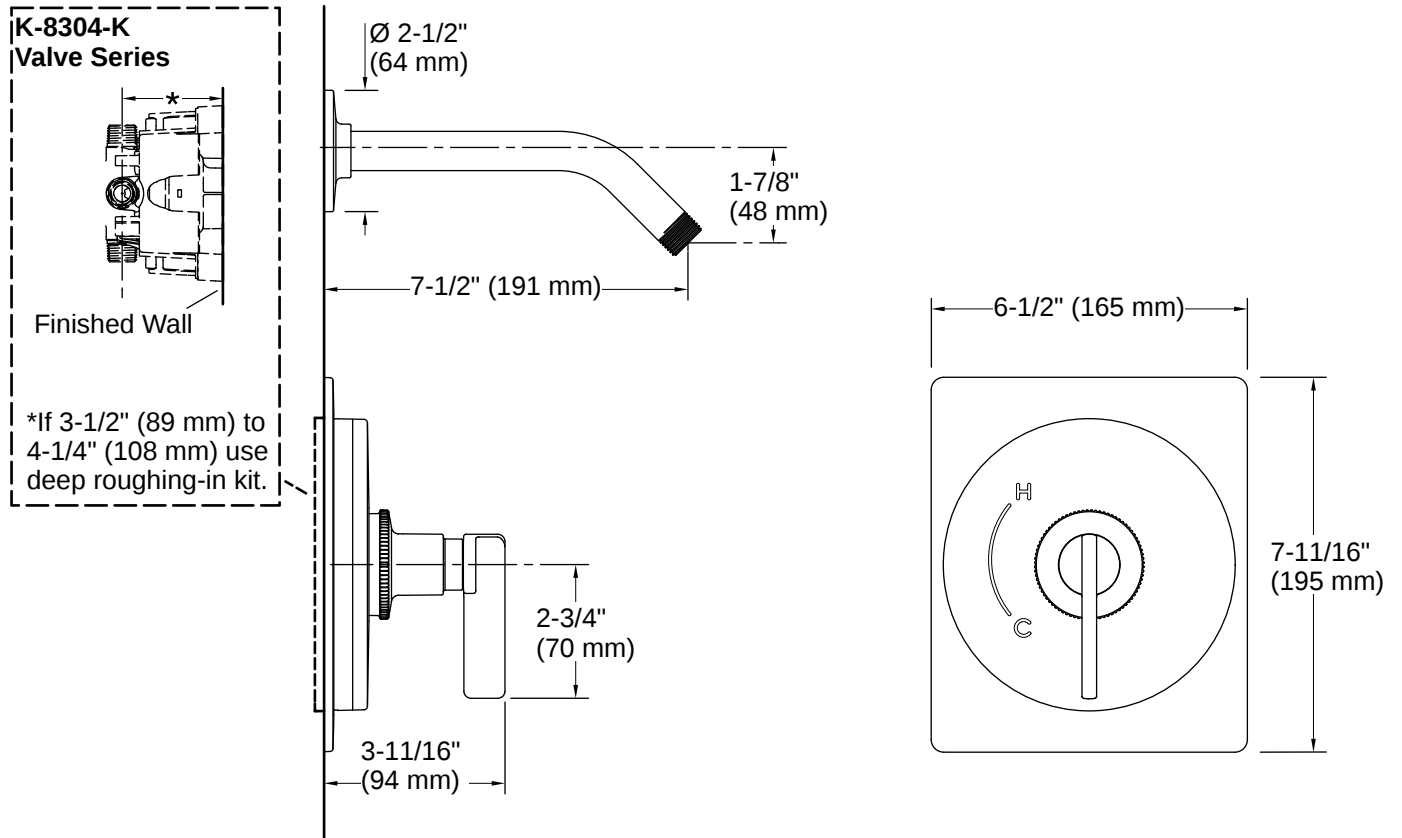

Installation Notes

Install this product according to the installation instructions.