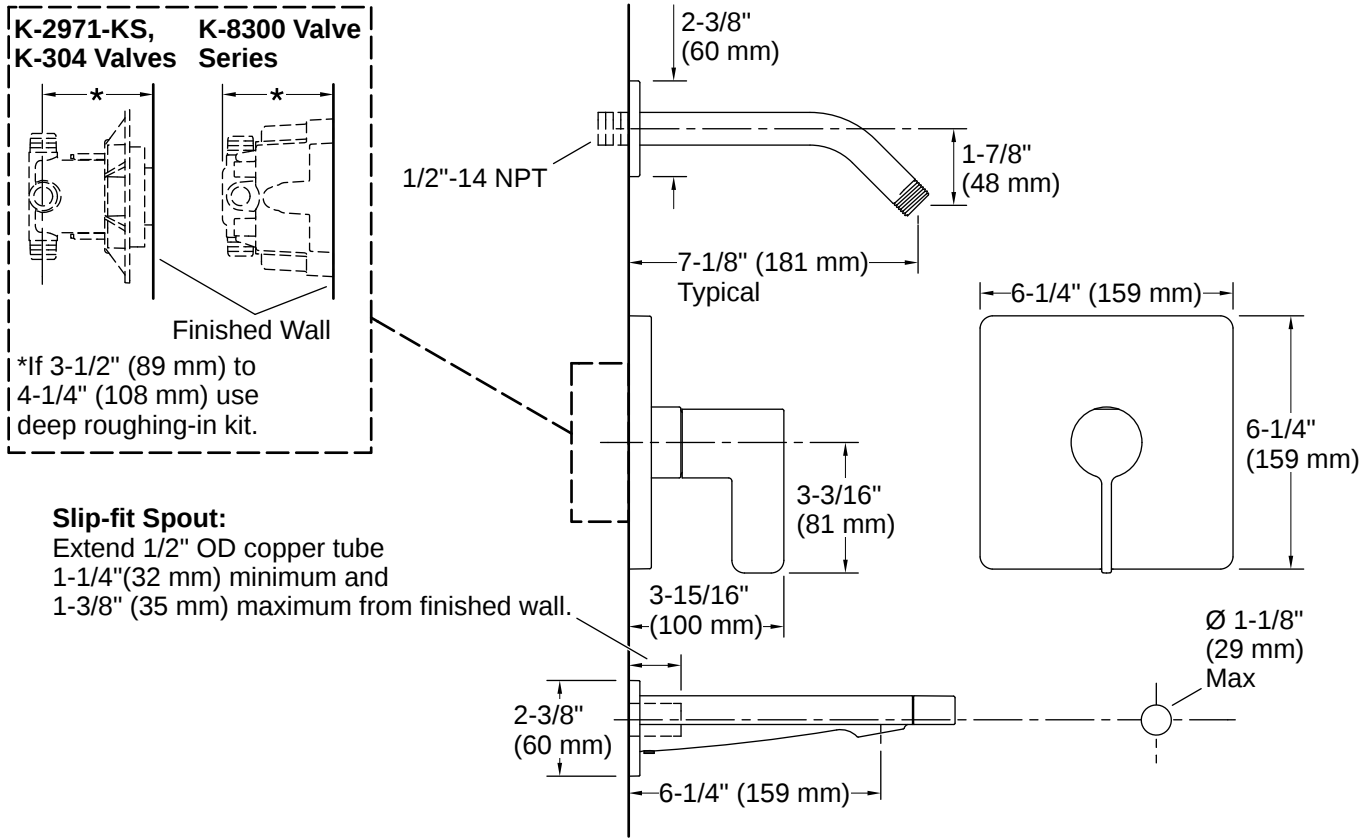

Installation

- Trim only; requires valve to complete installation (sold separately)

Installation Notes

Install this product according to the installation instructions.