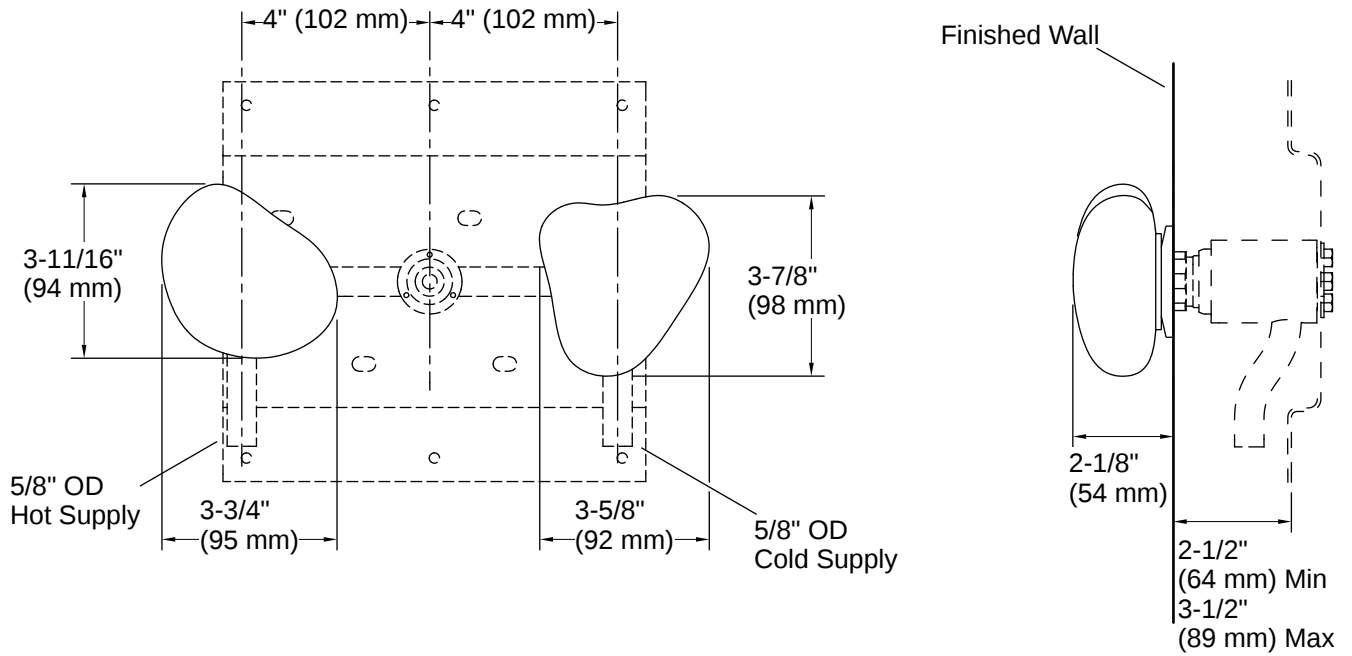

THE BOLD LOOK
OF **KOHLER**®

Codes/Standards

ASME A112.18.1/CSA B125.1

Technical Information

All product dimensions are nominal.

Handle

Handle Style/ Type: Knob

Spout

Drain With Overflow: No

Valves

Included Valve: Volume Control

Material

- Premium metal and glass construction

Recommended Products/Accessories

- K-32131 69-1/2" x 34-1/2" freestanding bath
- K-32263 Triangular cabinet knob
- K-34748 Oval cabinet knob
- K-5401-DA One-piece elongated smart toilet, dual-flush
- K-32693-SCLED One-light LED sconce
- K-32694-SCLED One-light LED sconce
- K-32264 30" bathroom vanity cabinet
- K-32299 60" bathroom vanity cabinet
- K-32300 21-1/2" oval vessel bathroom sink, no overflow
- K-32307 31" Dekton® vanity top
- K-32308 37" Dekton® vanity top
- K-32316 61" Dekton® vanity top
- K-32317 27" x 39" framed mirror
- K-32320 38" x 60" framed mirror
- K-32576 4" x 4" feature tile produced by the KOHLER WasteLAB
- K-32624 3" x 12" feature tile produced by the KOHLER WasteLAB
- K-32639 6" x 6" feature tile produced by the KOHLER WasteLAB
- K-32695-PELED 14-3/4" pendant

Required Products/Accessories

- K-T23890 Wall-mount bathroom sink faucet spout with Tube design, 1.2 gpm
- K-410-K 5/8" two-handle ceramic valve

Warranty

See website for detailed warranty information.

KOHLER® Faucet Lifetime Limited Warranty

Installation

- Wall-mount
- Trim only; requires valve to complete installation (sold separately)

Installation Notes

Install this product according to the installation instructions.