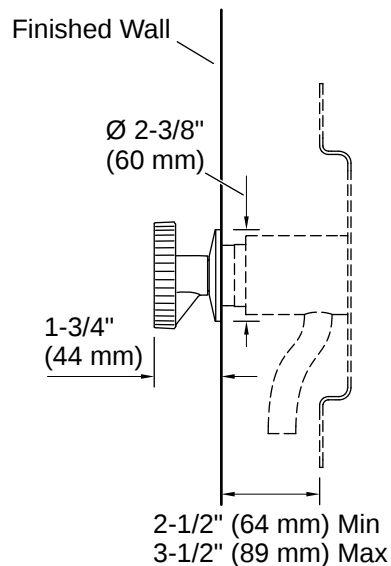

Installation

- Requires rough-in kit (sold separately)

Installation Notes

Install this product according to the installation instructions.