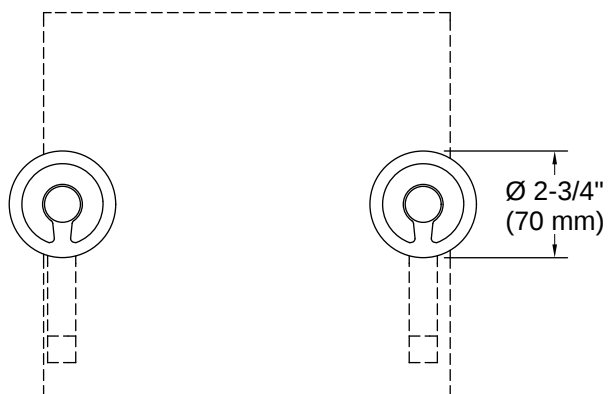

Installation

- Requires rough-in kit (sold separately)

Installation Notes

Install this product according to the installation instructions.