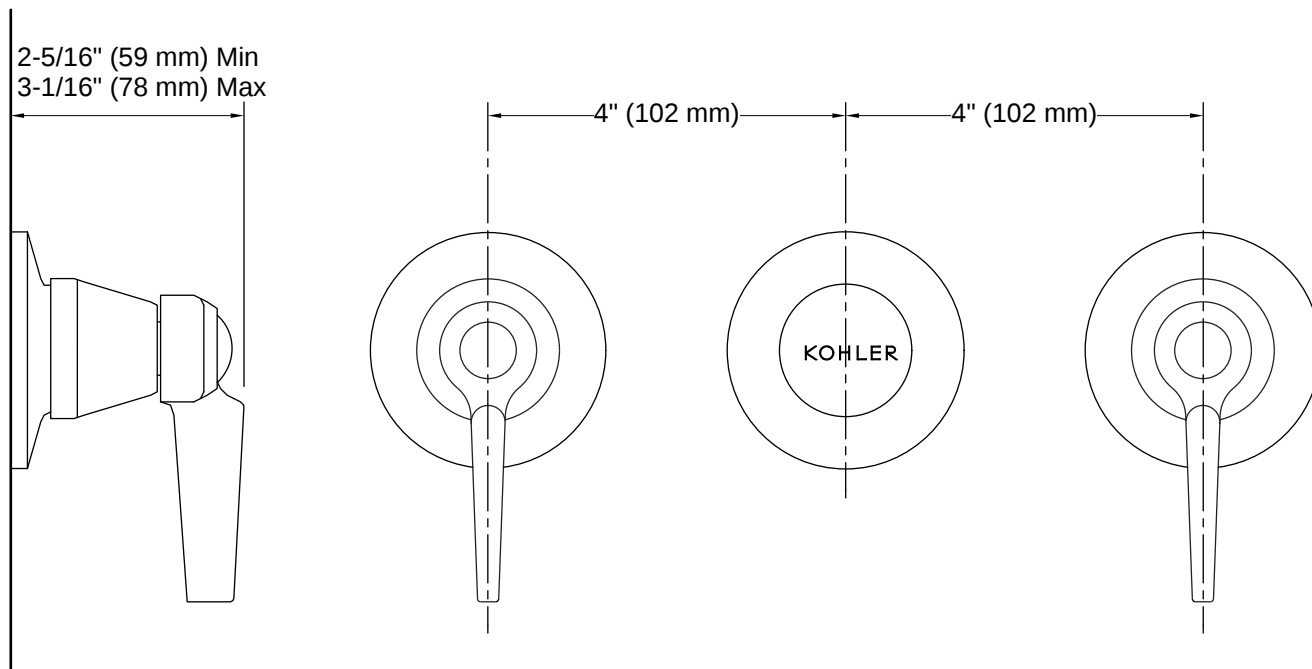

Color tiles intended for reference only.

■ CP Polished Chrome

Codes/Standards

ASME A112.18.1/CSA B125.1

Technical Information

All product dimensions are nominal.

Handle

Handle Style/ Type: Lever

KOHLER® Faucet Lifetime Limited Warranty

Installation

- For 8" (203 mm) centers

Installation Notes

Install this product according to the installation instructions.