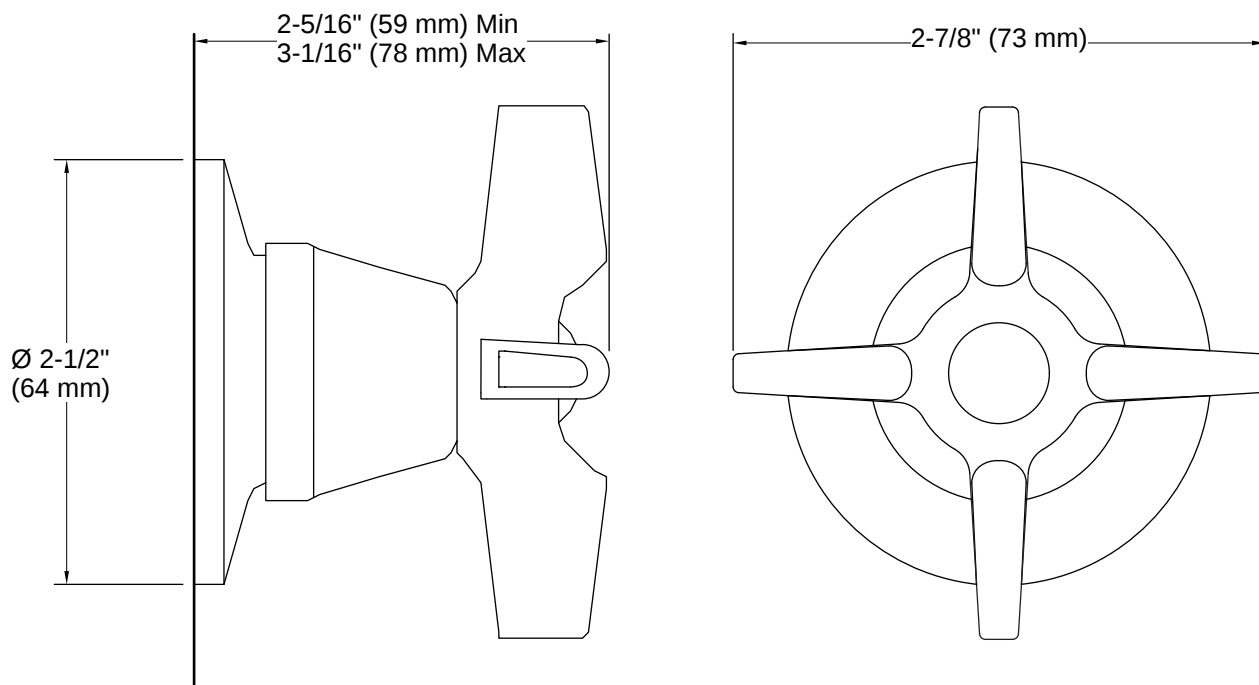

Codes/Standards

ASME A112.18.1/CSA B125.1

Technical Information

All product dimensions are nominal.

Handle

Handle Style/ Type: Cross

Material

- Brass
-

For the most current specification sheet, go to www.kohler.com USA or www.kohler.ca Canada.

4-15-2026 2:17 - US-CA

Installation

- For 8" (203 mm) centers

Installation Notes

Install this product according to the installation instructions.