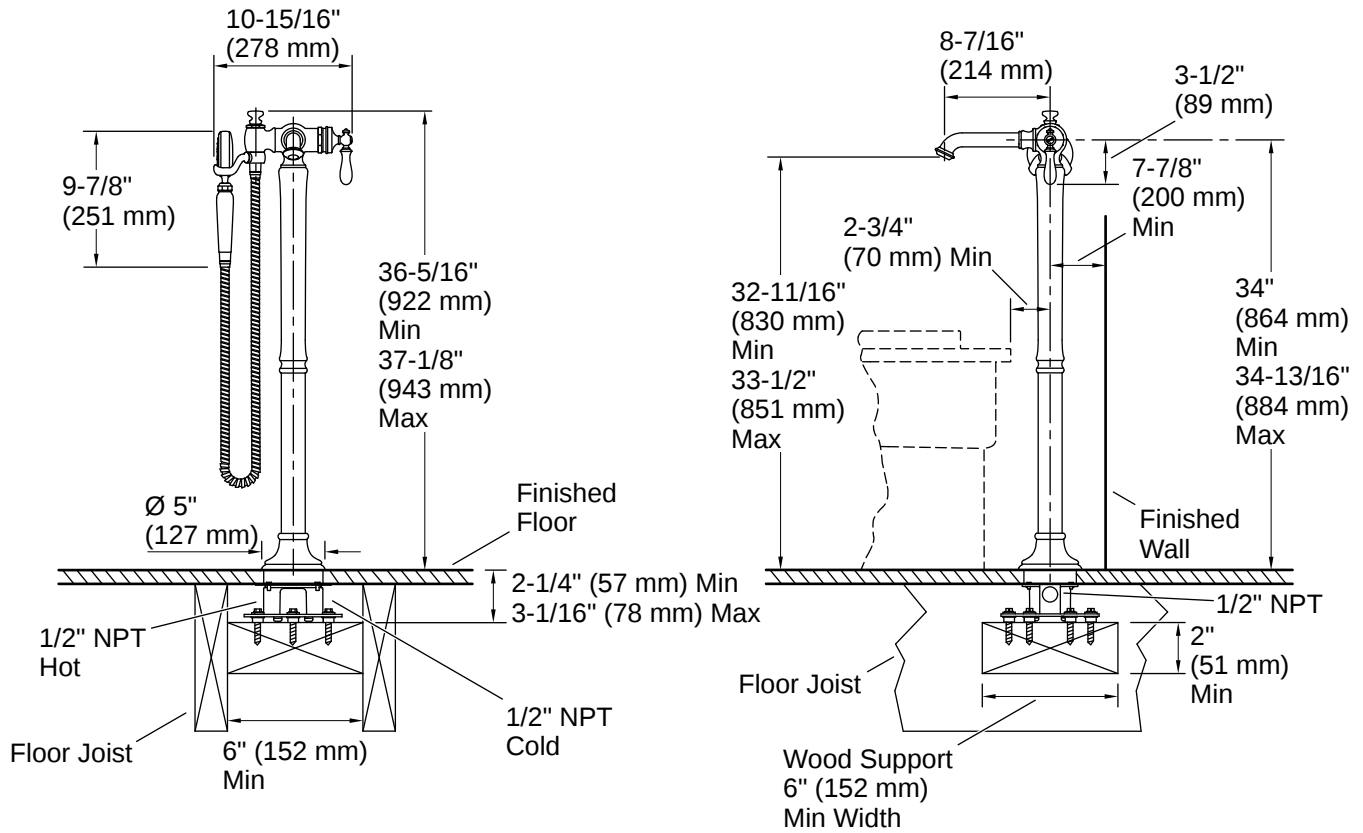

### Spout

Spout Reach: 8-7/16" (214 mm)

### Installation

- Floor-mount
- Compatibility with bathtub varies by application