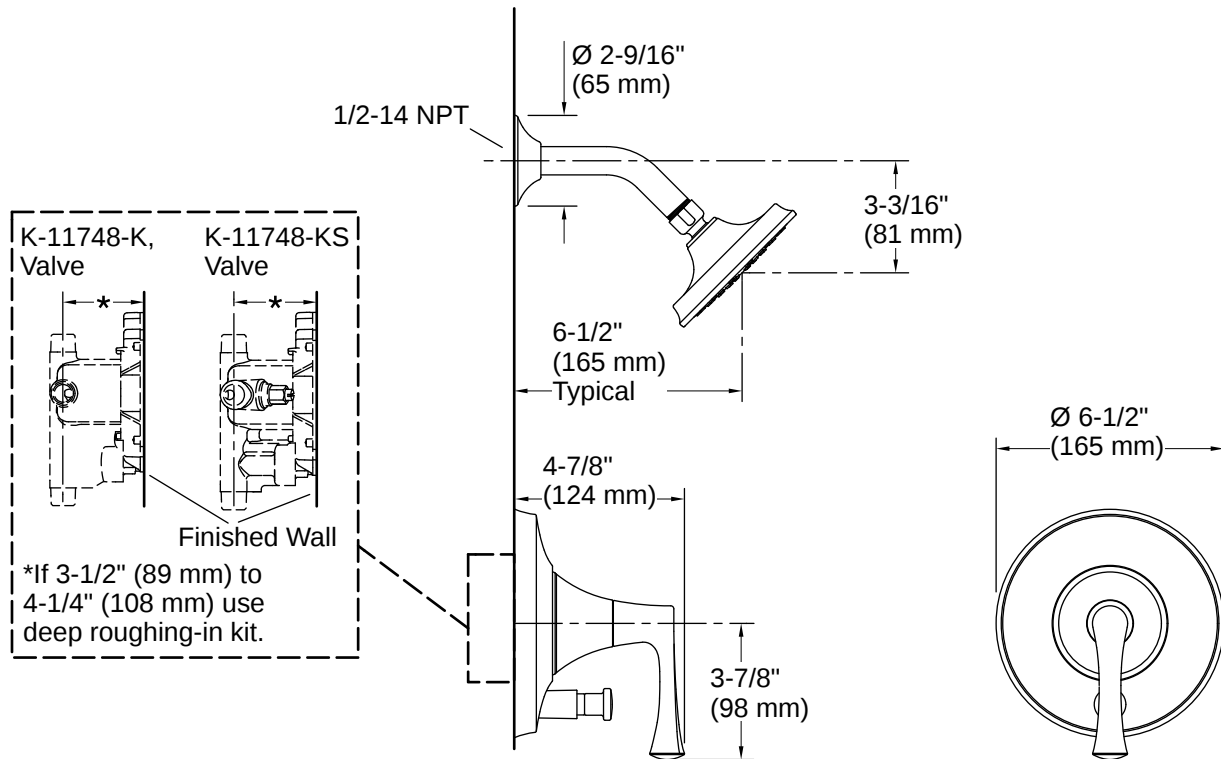

Buckley™ | K-T35943-4H

Rite-Temp® shower trim kit with push-button diverter, 1.5 gpm

Features

- Single-function 1.5 gpm (5.7 lpm) showerhead
- MasterClean™ sprayface features an easy-to-clean surface that withstands mineral buildup and maximizes spray performance
- A single handle controls both on/off activation and temperature setting
- Box includes: Showerhead, faceplate with lever handle and diverter, shower arm with flange
- Requires valve (sold separately)
- Coordinates with other products in the Buckley collection
- This product can help a building earn Water Efficiency points in LEED® Green Building Rating System

Handle

Handle Style/ Type: Lever

Flow Rate

Shower/Rainhead Rated 1.5 gpm (5.7 l/min)

Maximum Flow:

Handshower Rated Maximum 1.5 gpm (5.7 l/min)

Flow:

Valves

KOHLER® Faucet Lifetime Limited Warranty

Installation Notes

Install this product according to the installation instructions.

Install straight pipe or tube drop of 7" (178 mm) to 18" (457 mm) with single elbow between the valve and the wall-mount spout.