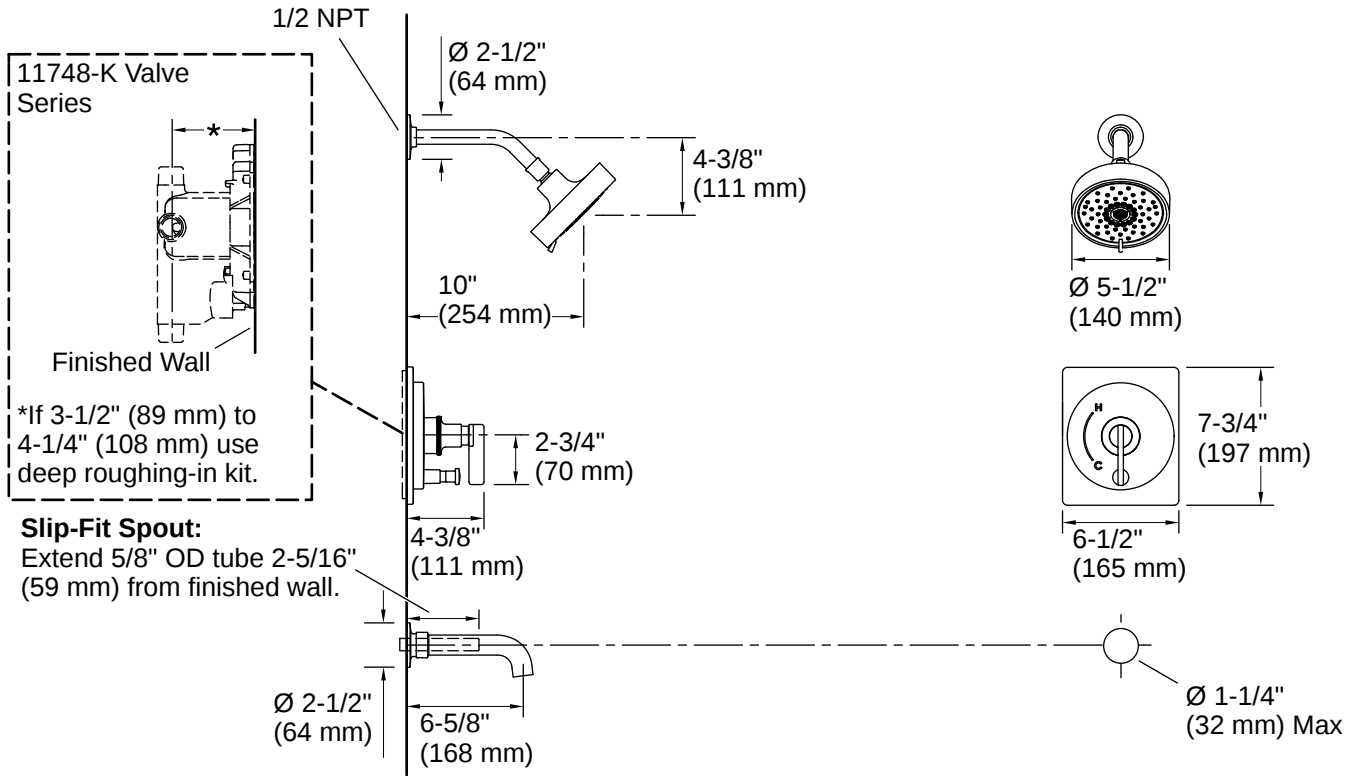

Installation Notes

Install this product according to the installation instructions.