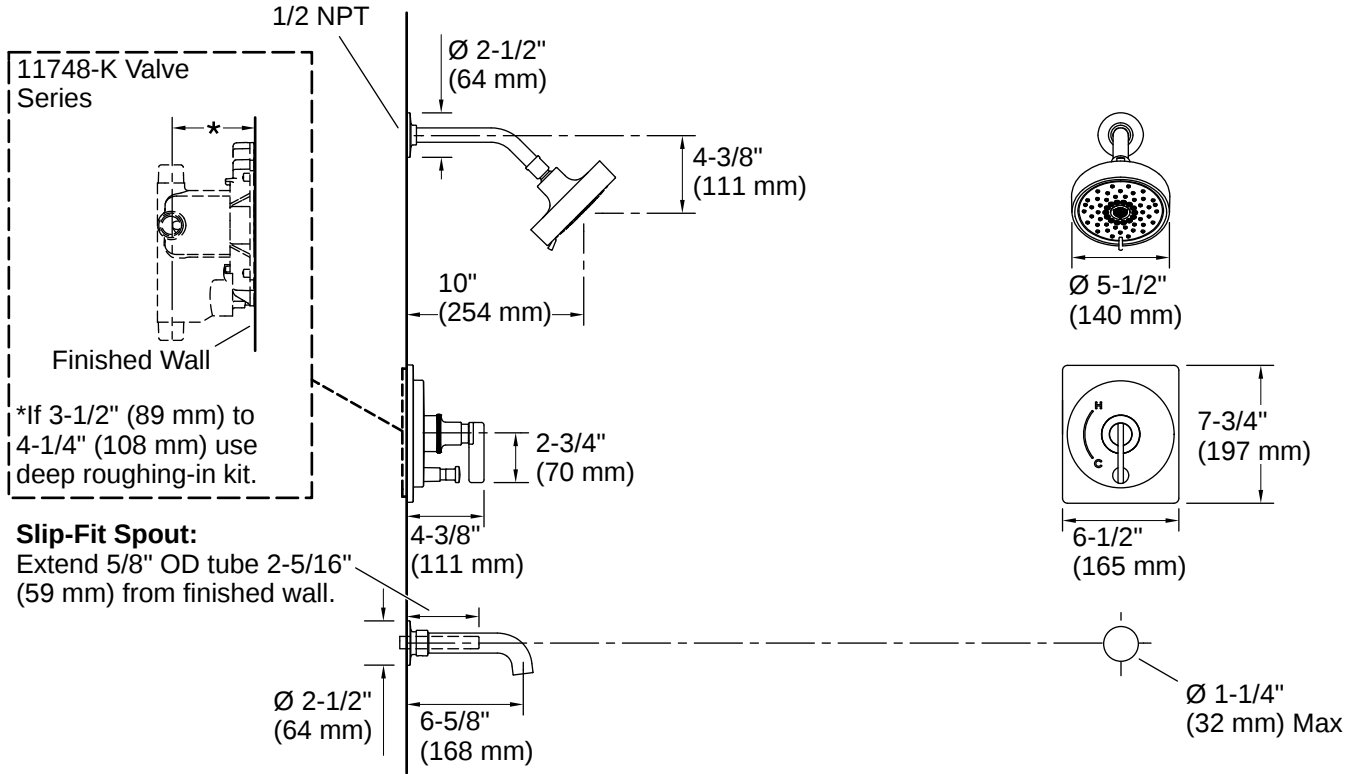

Installation Notes

Install this product according to the installation instructions.