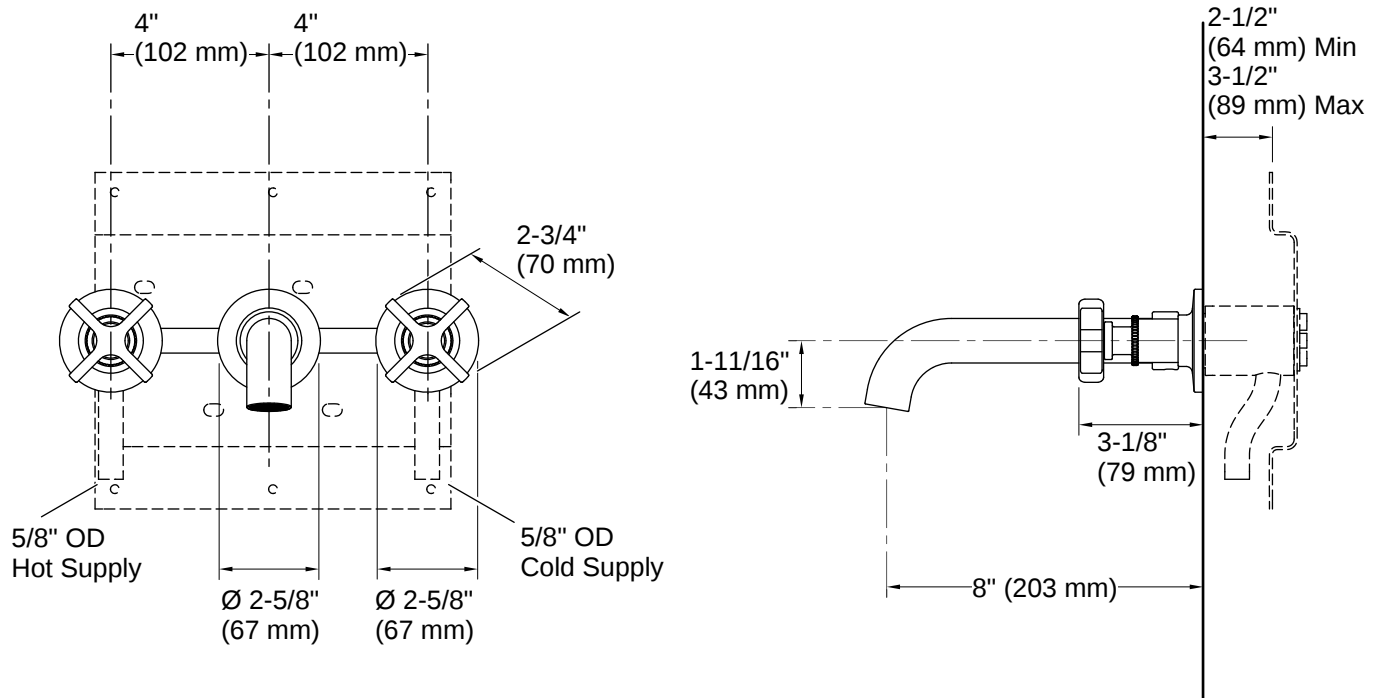

Installation

- Wall-mount

Installation Notes

Install this product according to the installation instructions.

ADA, OBC, CSA B651 compliant when installed to the specific requirements of these regulations.