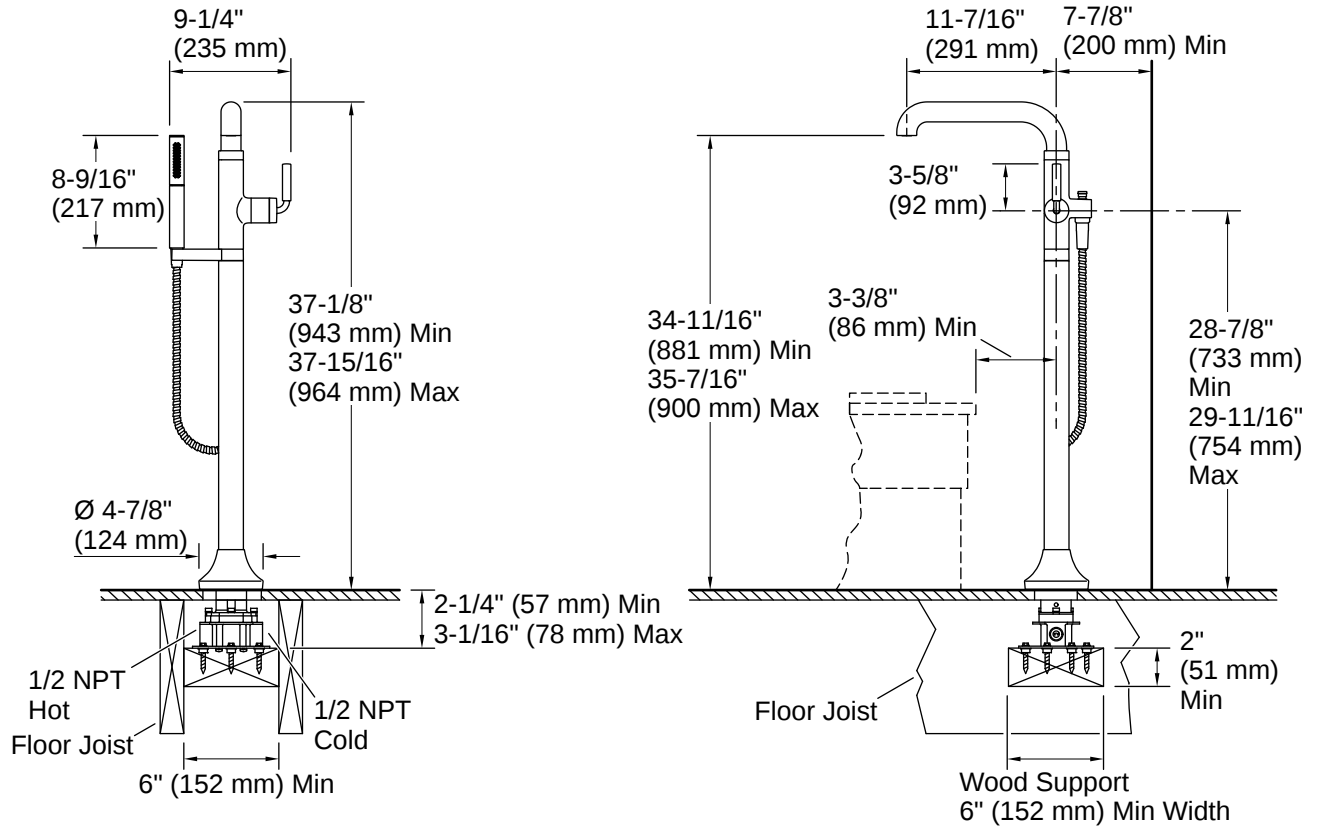

Installation

- Floor-mount

Installation Notes

Install this product according to the installation instructions.