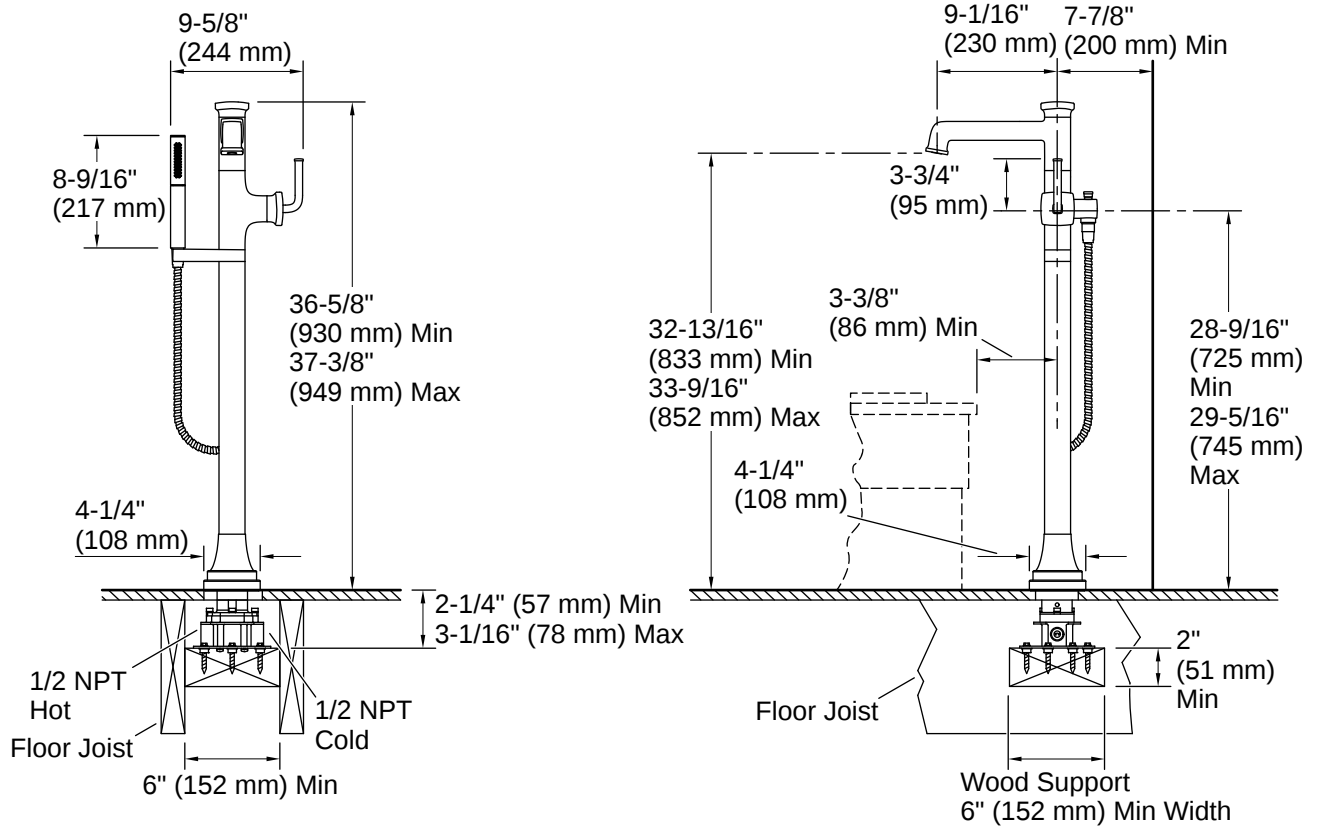

Installation

- Floor-mount

Installation Notes

Install this product according to the installation instructions.