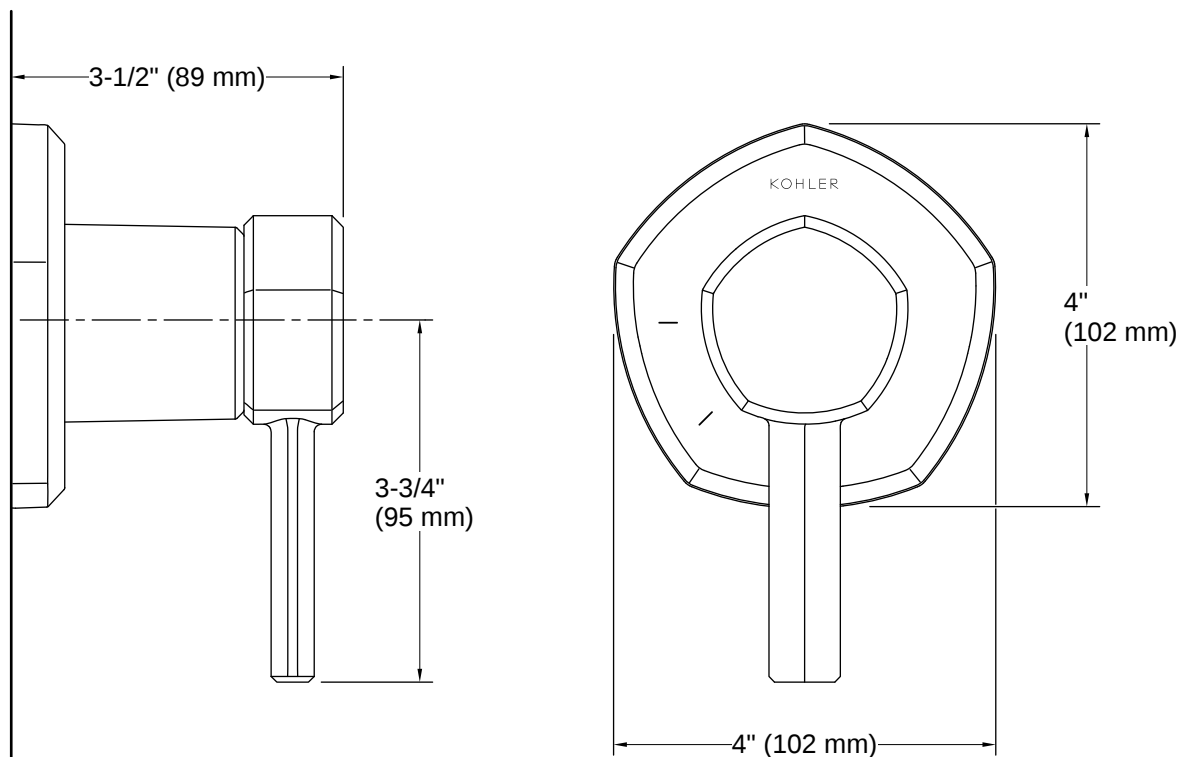

Installation

- Patented K-joint installation technology ensures consistent trim appearance, regardless of variability in valve rough-in
- Wall-mount
- Trim only; requires valve to complete installation (sold separately)

Installation Notes

Install this product according to the installation instructions.

ADA, OBC, CSA B651 compliant when installed to the specific requirements of these regulations.