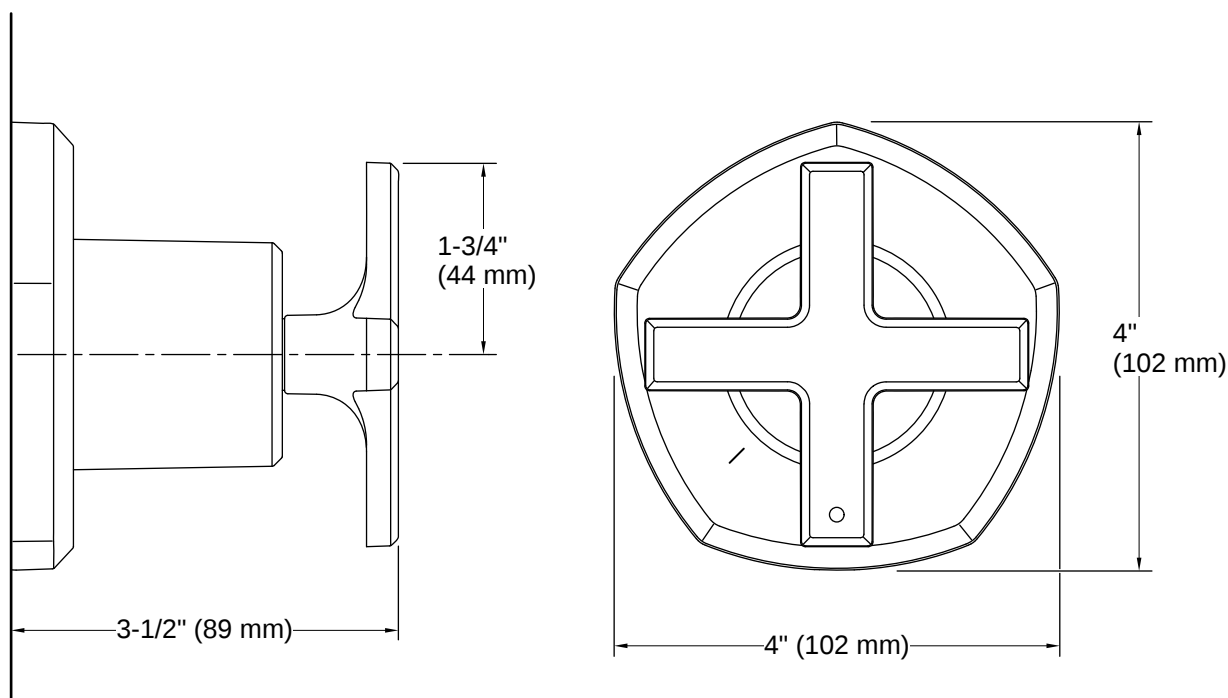

## Installation

- Patented K-joint installation technology ensures consistent trim appearance, regardless of variability in valve rough-in
- Wall-mount
- Trim only; requires valve to complete installation (sold separately)