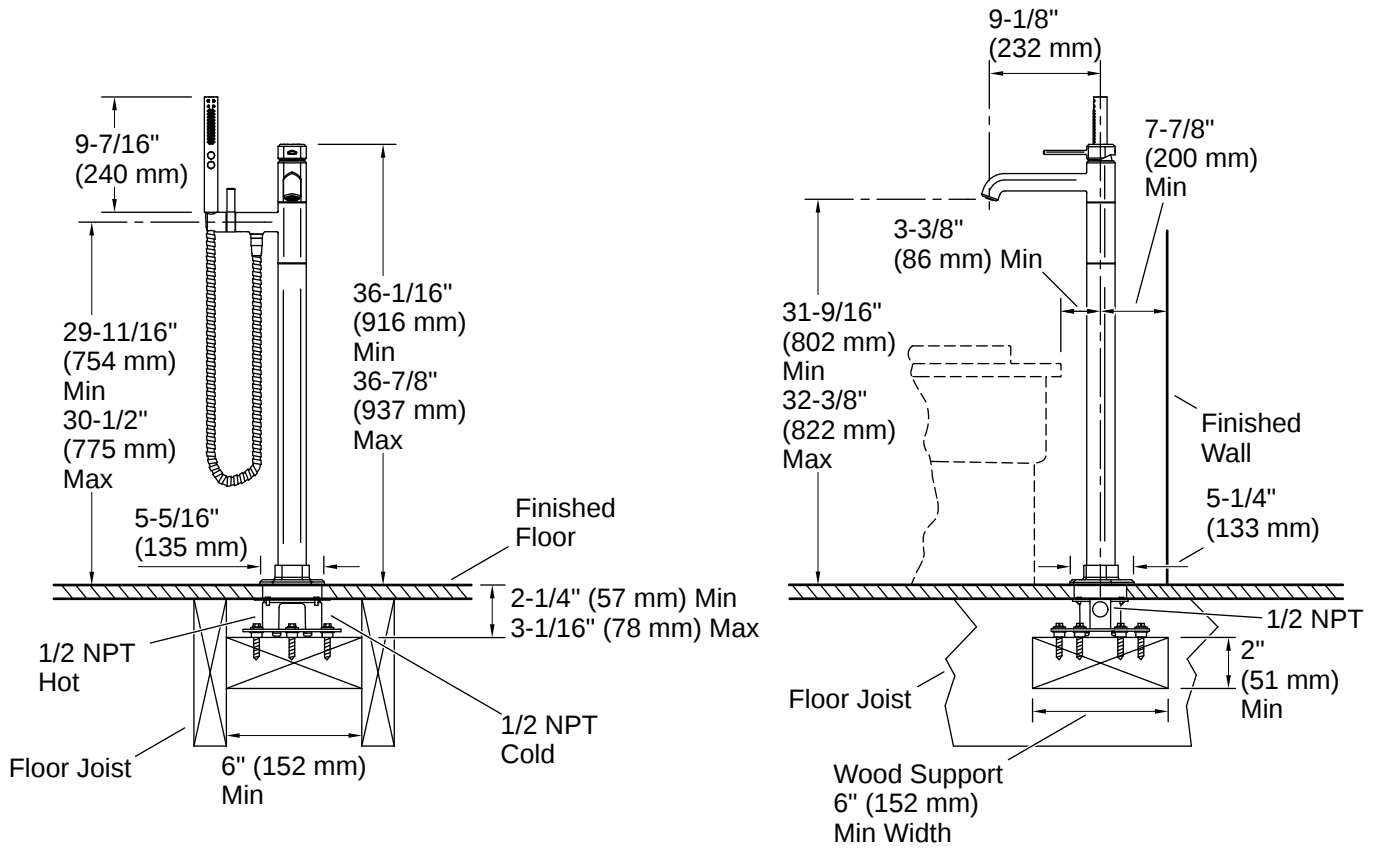

Installation

- Floor-mount

Installation Notes

Install this product according to the installation instructions.