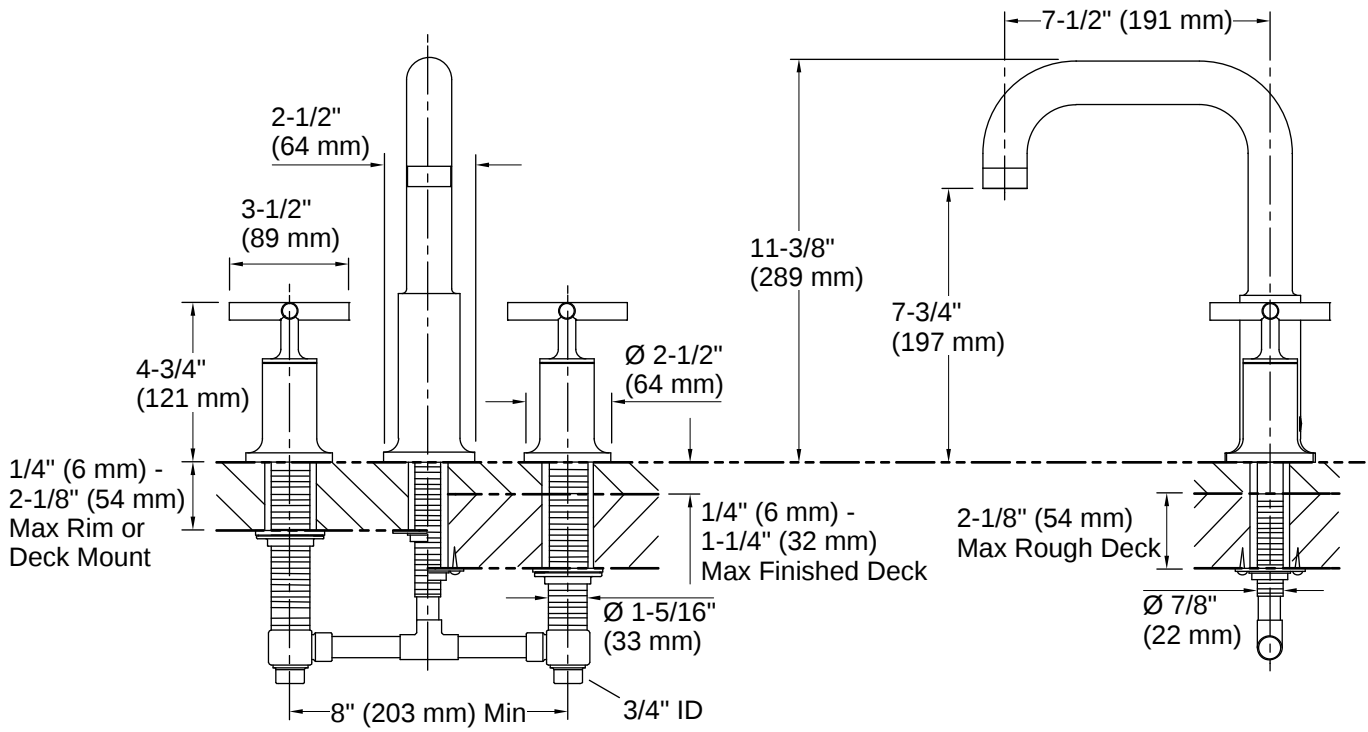

Rim or Deck-Mount Installation

Rough + Finished Deck-Mount Installation

Installation

- Deck-mount

Installation Notes

Install this product according to the installation instructions.

ADA compliant when installed to the specific requirements of these regulations.