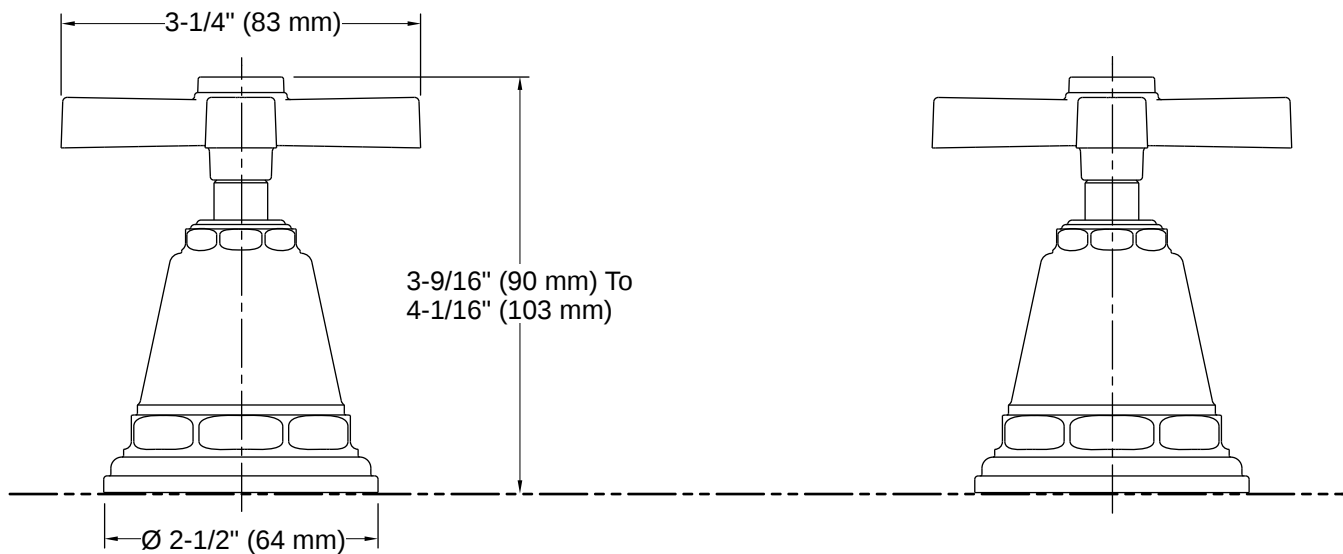

Installation

- Bath-, deck-, or wall-mount

Installation Notes

Install this product according to the installation instructions.