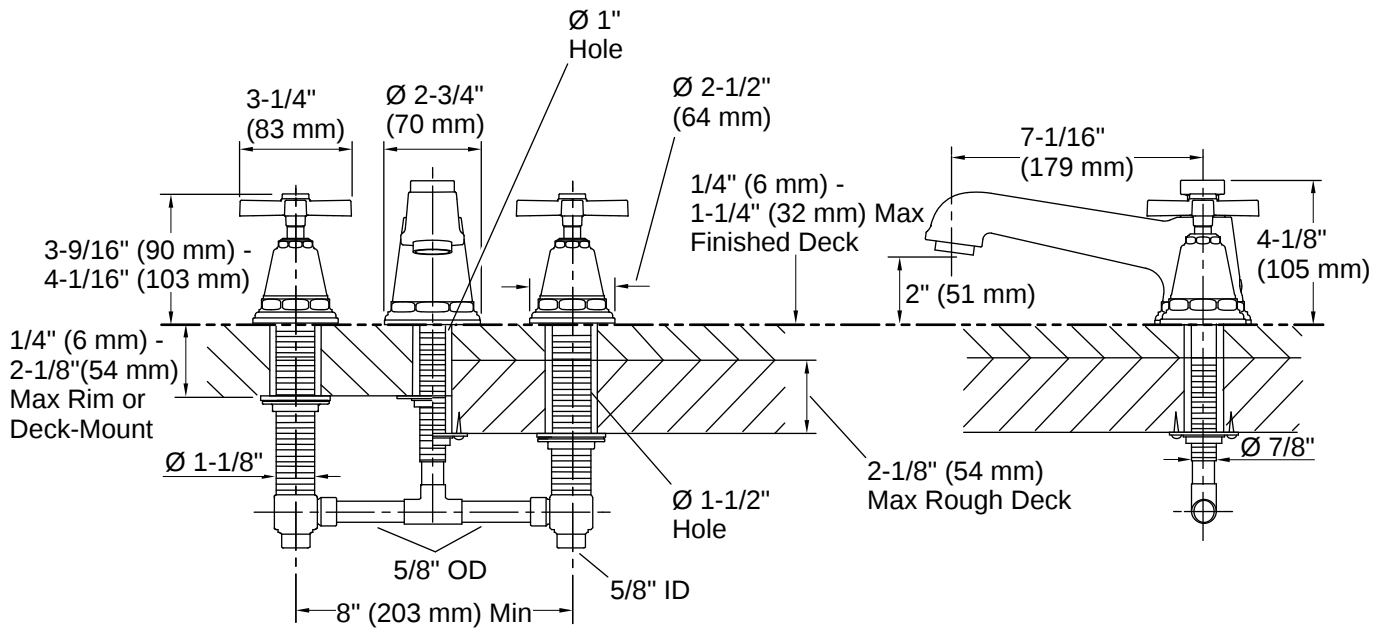

Pinstripe® Pure | K-T13140-3A

Deck-mount bath faucet trim with cross handles

Features

- Available with plain cross handles
- 7-1/16" (179 mm) nondiverter spout with slip-fit connection
- Metal construction

All product dimensions are nominal.

Handle

Handle Style/ Type: Cross

Spout

Spout Reach: 7-1/16" (179 mm)

Recommended Products/Accessories

K-23723 Faucet cleaner

Required Products/Accessories

- K-300-K 1/2" ceramic high-flow valve system
- or
- K-300-KR 1/2" ceramic high-flow valve with rigid connections
- or
- K-301-K 3/4" ceramic high-flow valve system
-

Warranty

See website for detailed warranty information.

*Dimension allows +/- 1/4" (6 mm) handle adjustment during handle trim installation.

Rim or Deck-Mount Installation

Rough + Finished Deck-Mount Installation

Installation

- Deck-mount

Installation Notes

Install this product according to the installation instructions.