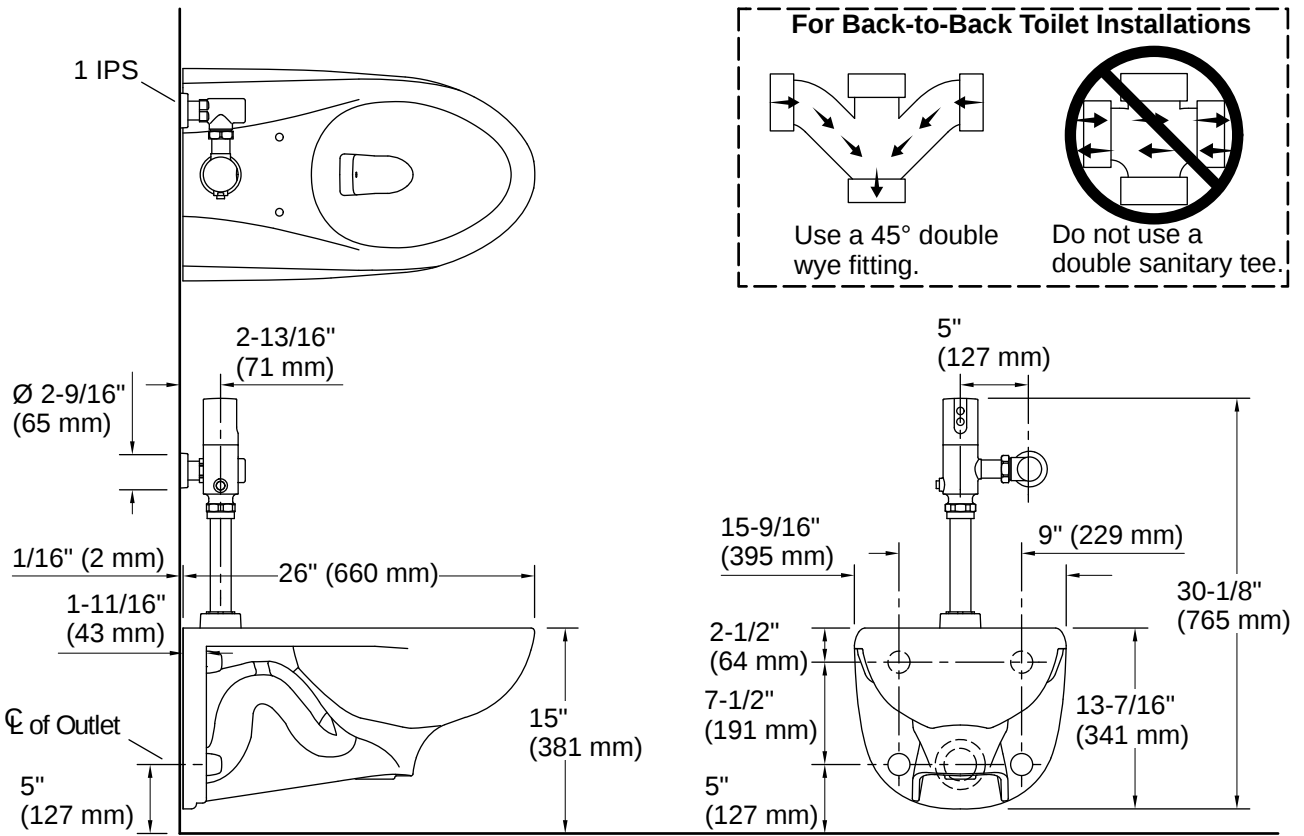

Installation

- Wall-hung
- Seat sold separately

Installation Notes

Install this product according to the installation instructions.

Product dimensions are nominal and may vary per ASME A112.19.2 tolerances.

ADA, OBC, CSA B651 compliant when installed to the specific requirements of these regulations.

For ADA installations, rear grab bar may need to be split or shifted.

Plumbing codes may require elongated toilets and elongated, open-front seats in public bathrooms.

Accessibility standards may require controls to be located on the open side of the toilet.