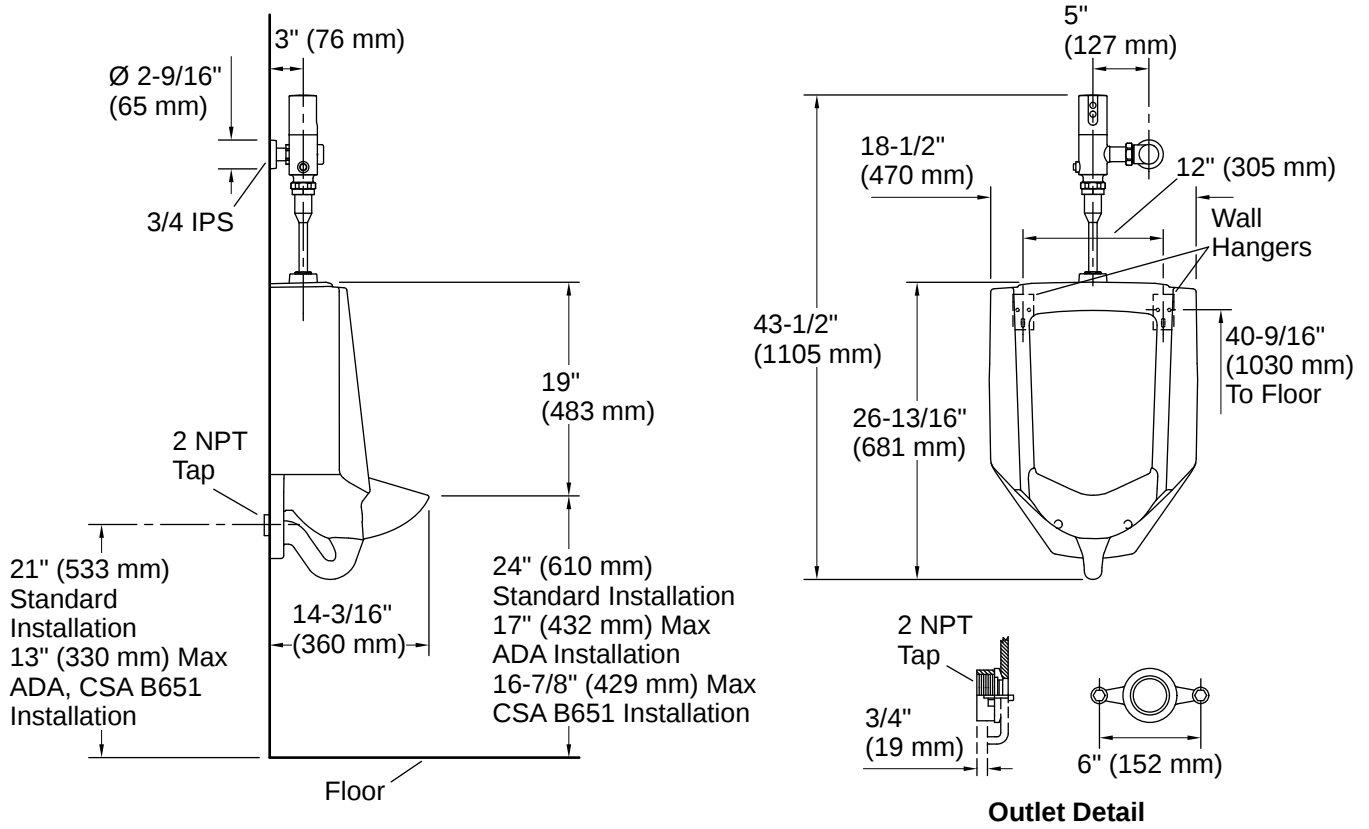

Installation Notes

Install this product according to the installation instructions.

Product dimensions are nominal and may vary per ASME A112.19.2 tolerances.

ADA, OBC, CSA B651 compliant when installed to the specific requirements of these regulations.