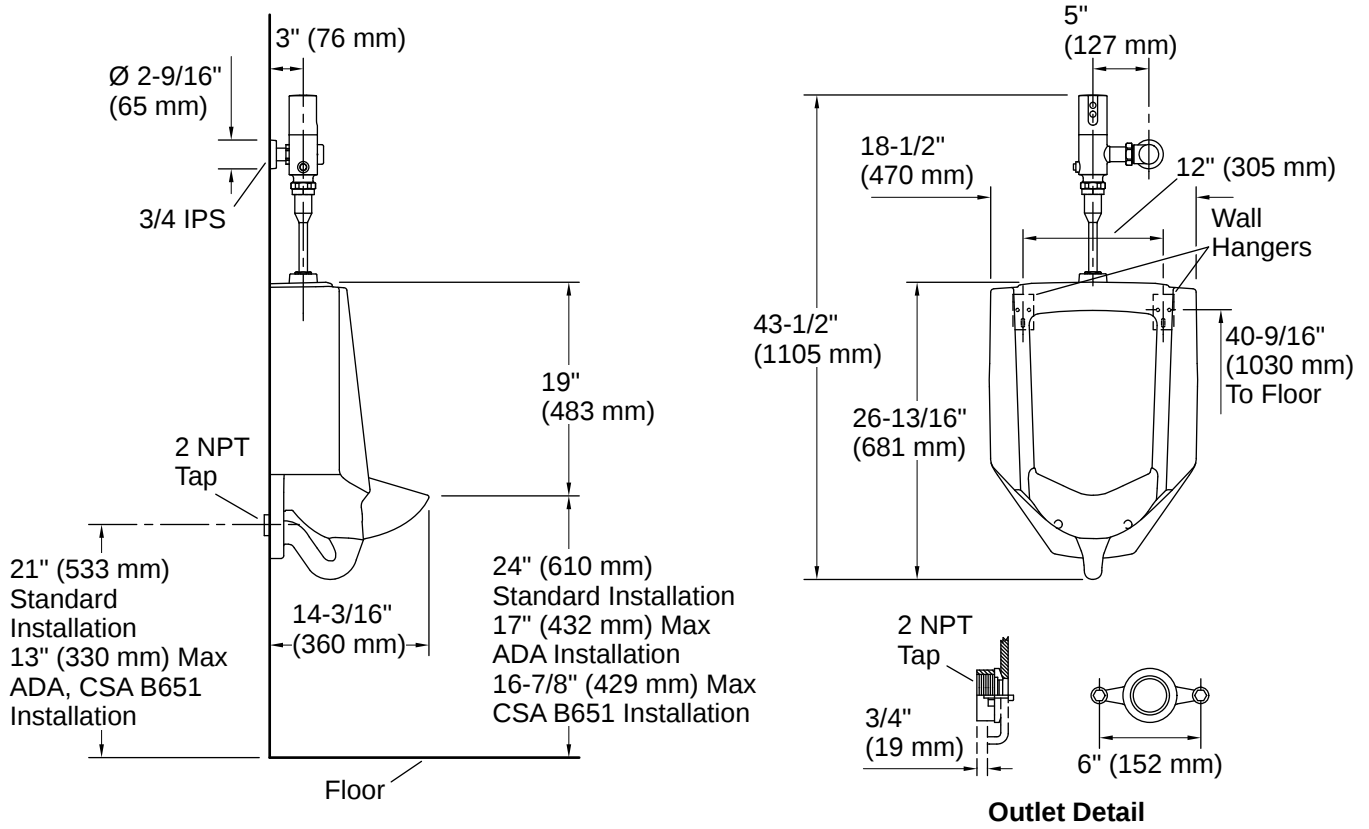

Installation Notes

Install this product according to the installation instructions.

Product dimensions are nominal and may vary per ASME A112.19.2 tolerances.

ADA, CSA B651 compliant when installed to the specific requirements of these regulations.