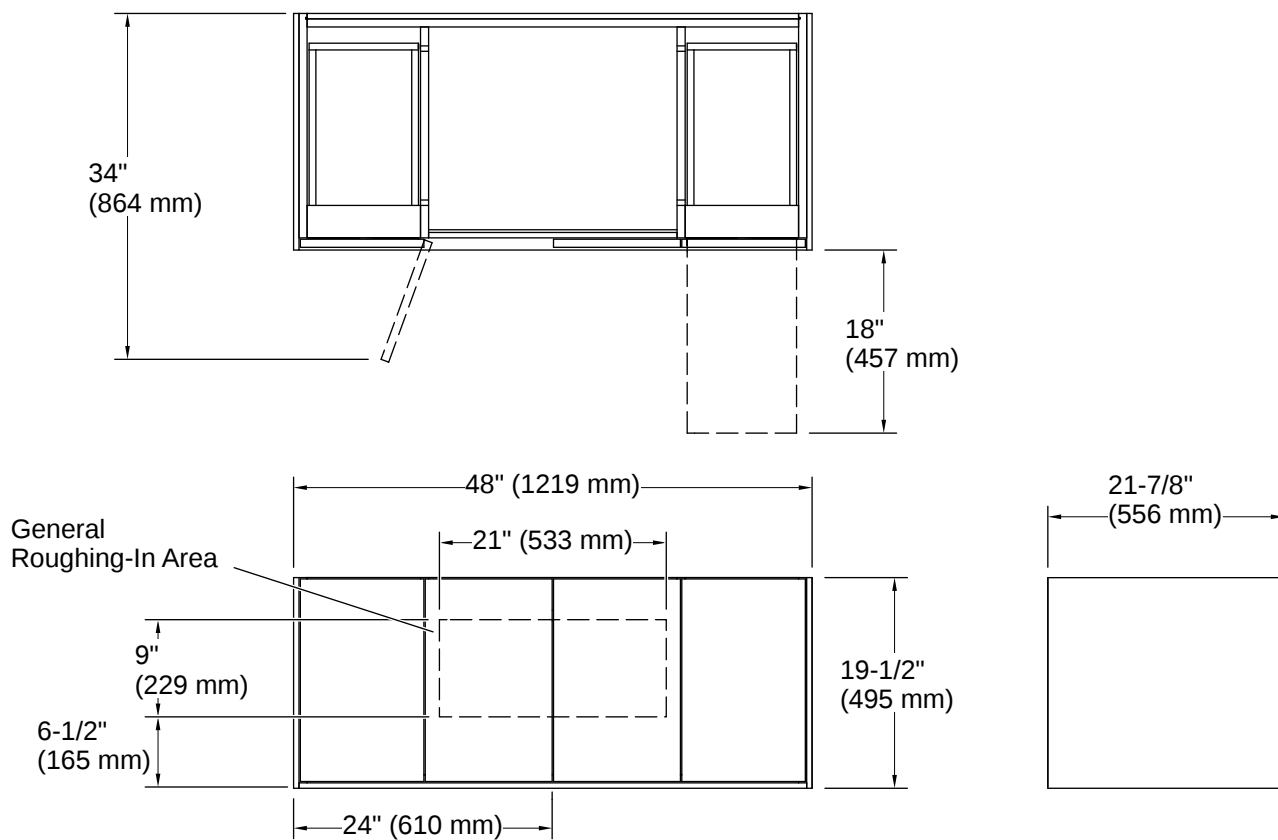

Installation

- Wall-mount

Installation Notes

Install this product according to the installation instructions.