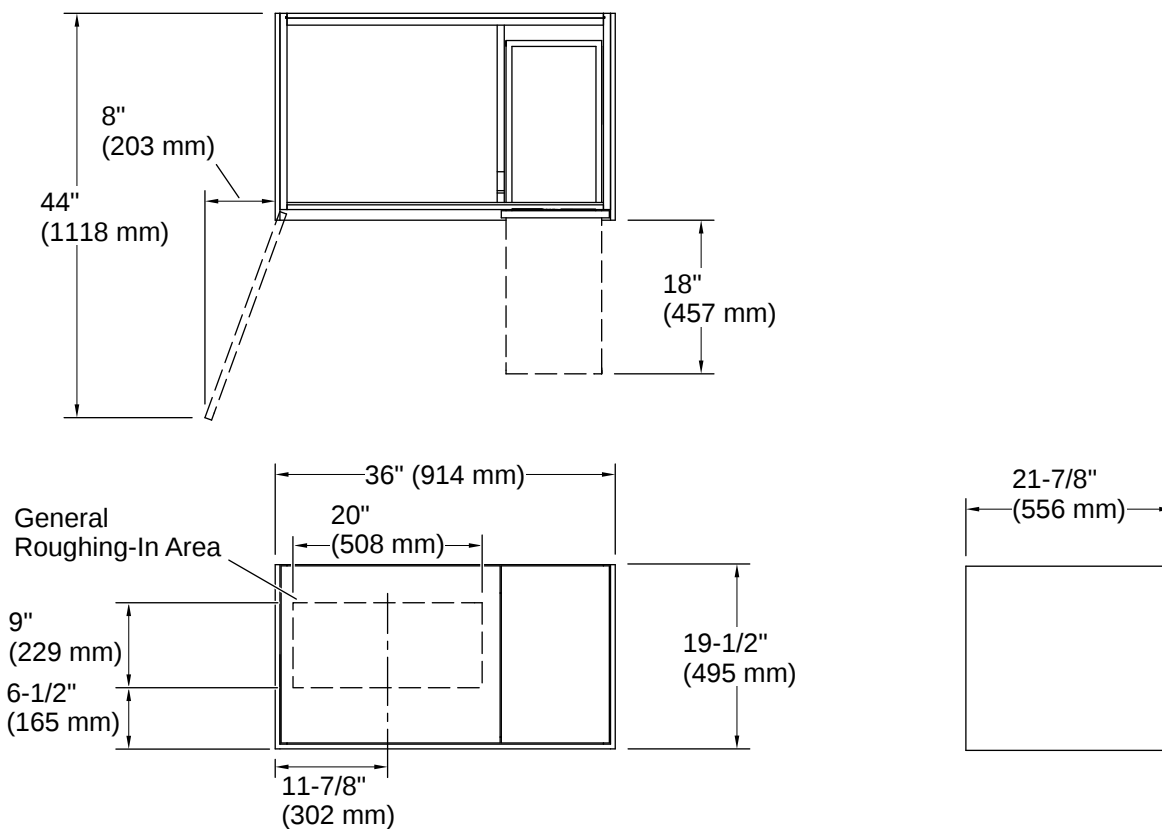

Installation

- Wall-mount

Installation Notes

Install this product according to the installation instructions.