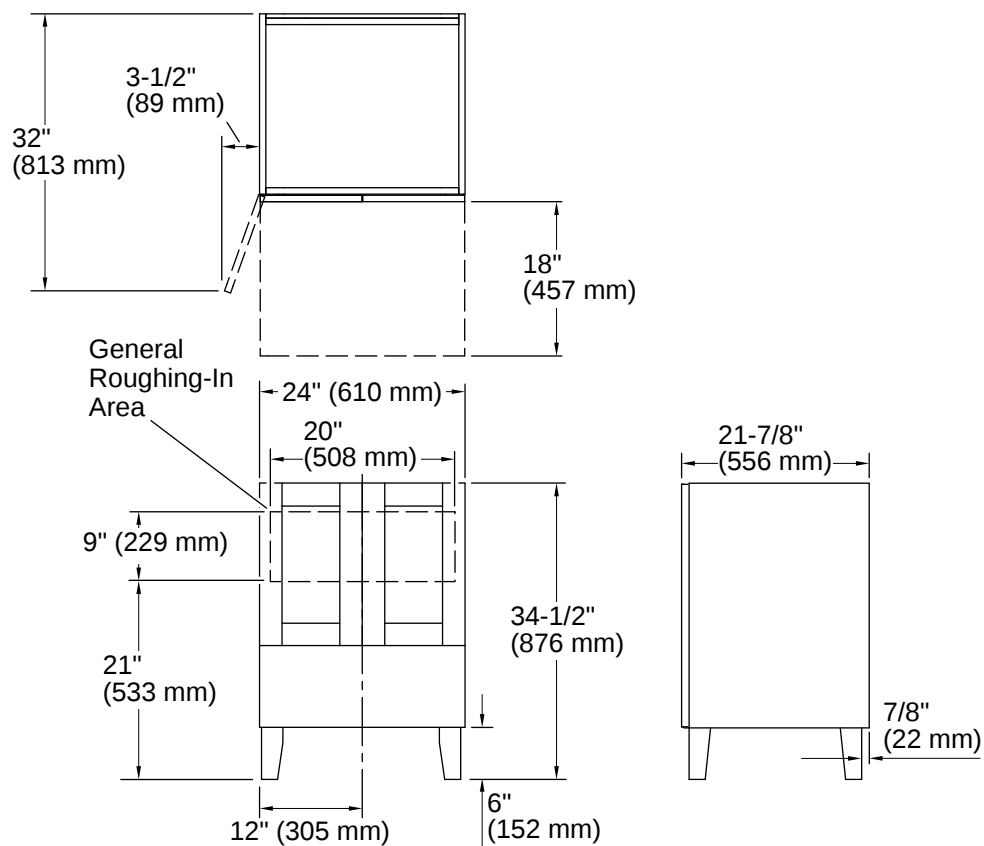

Installation Notes

Install this product according to the installation instructions.