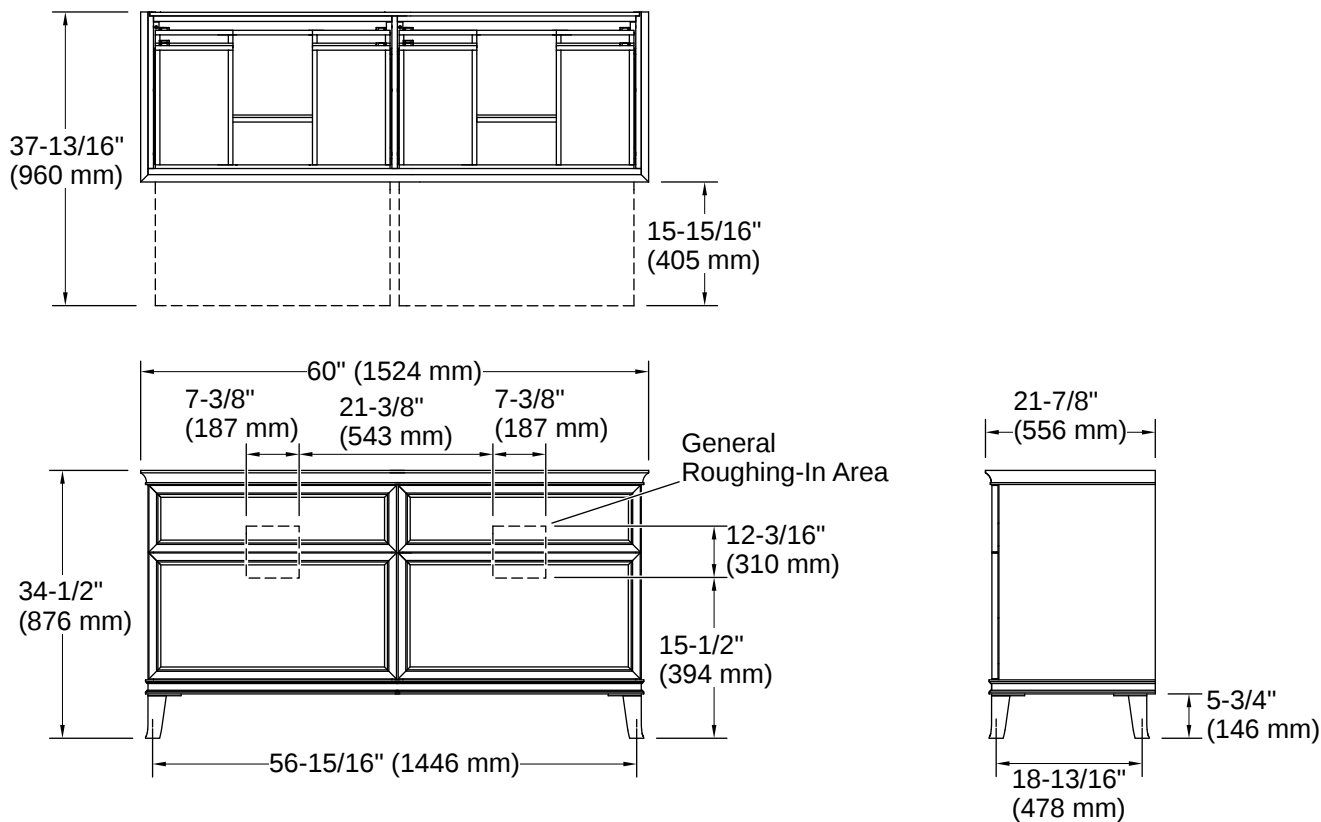

Installation Notes

Install this product according to the installation instructions.