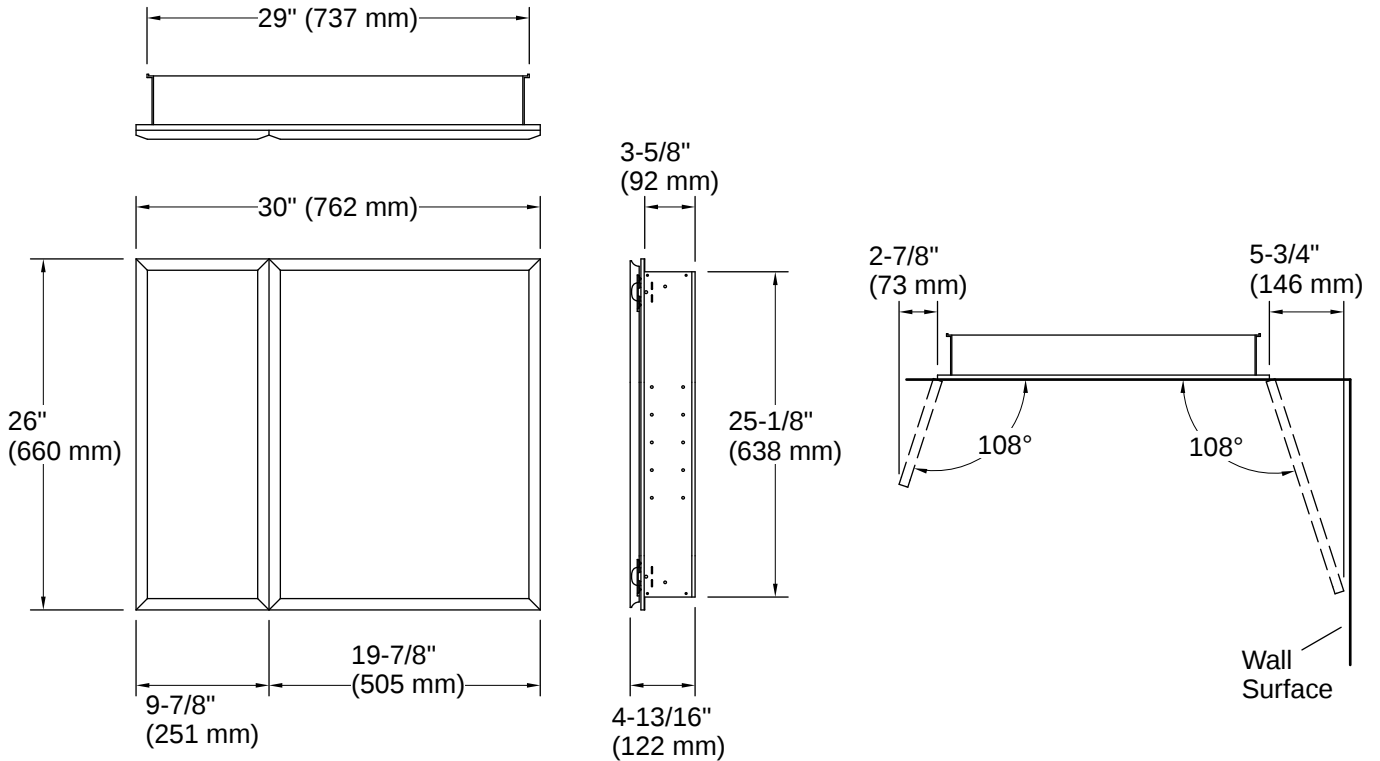

Installation

- Can be installed with left- or right-hand swing
- Includes mounting hardware for surface or recessed installation

Installation Notes

Install this product according to the installation instructions.

When determining the height of the medicine cabinet, ensure the mirrored door will clear all obstacles (such as a faucet). A minimum distance of 3" (76 mm) is required.

For surface-mount, use anchors (not provided) rated for the loaded weight of this product.

This cabinet is designed for either right or left door swing. Check for obstructions.