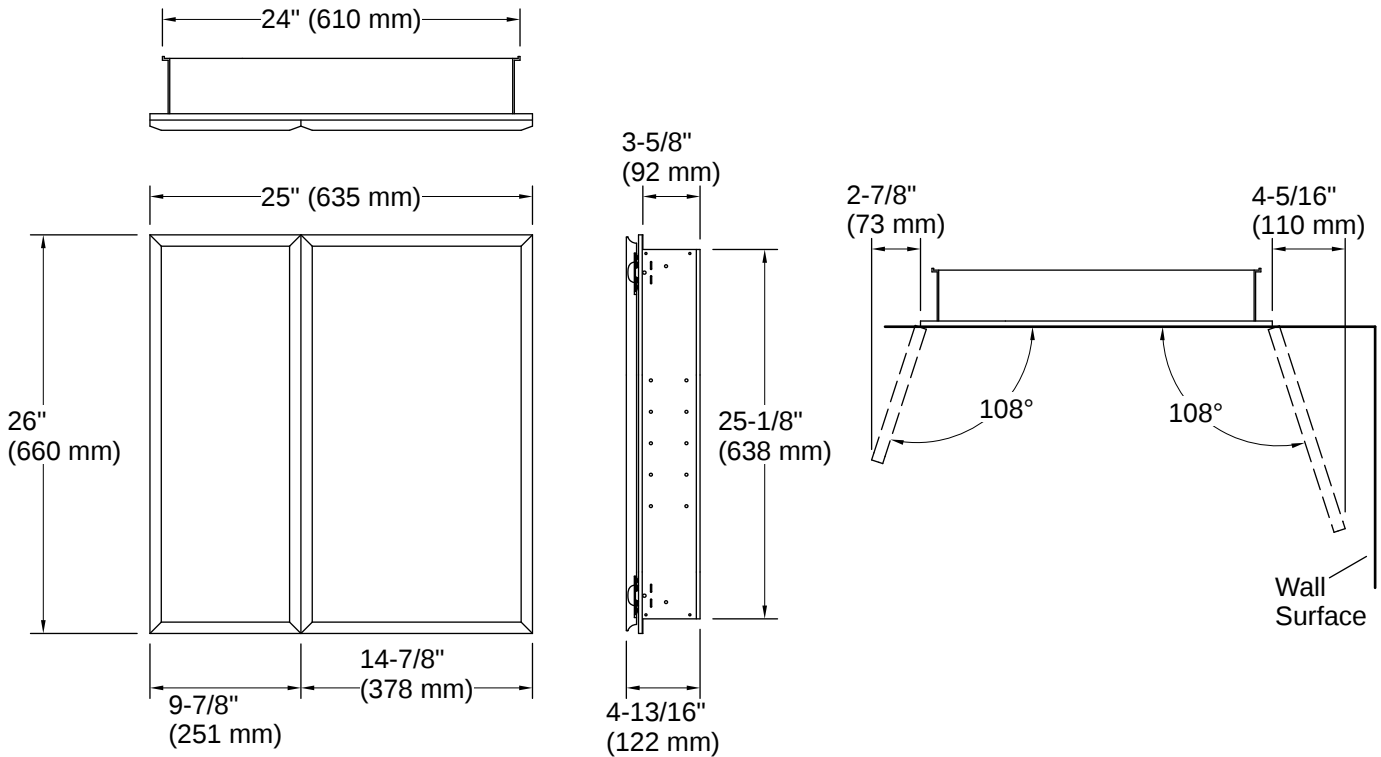

Installation

- Can be installed with left- or right-hand swing
- Includes mounting hardware for surface or recessed installation

Installation Notes

Install this product according to the installation instructions.

When determining the height of the medicine cabinet, ensure the mirrored door will clear all obstacles (such as a faucet). A minimum distance of 3" (76 mm) is required.

For surface-mount, use anchors (not provided) rated for the loaded weight of this product.

This cabinet is designed for either right or left door swing. Check for obstructions.