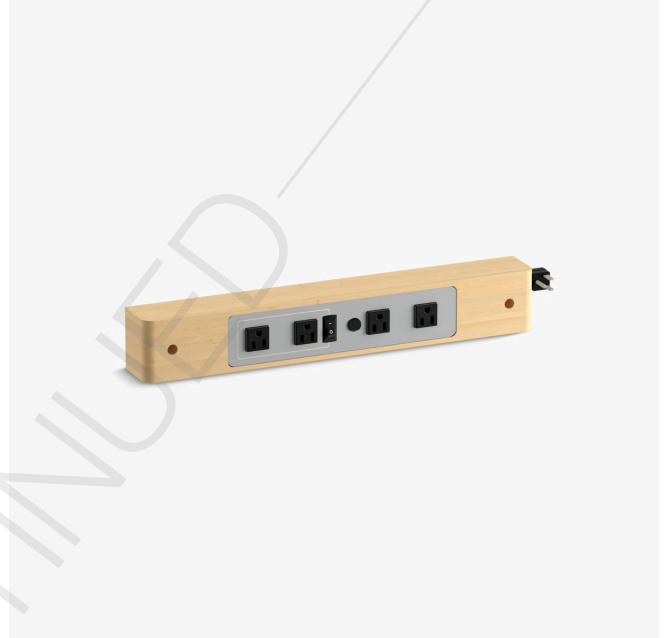

Tailored® Vanity Collection | K-99681

Side-mount electrical outlets for KOHLER Tailored® vanities

Features

- For use with Jacquard®, Damask®, Poplin®, Marabou®, and Jute® vanities
- Includes 4 electrical outlets (2 switched, 2 always live)
- Mounts into predrilled holes in vanity for easy installation

Codes/Standards

EPA TSCA Title VI/CARB P2
cUL Listed

Recommended Products/Accessories

K-23723 Faucet cleaner

Warranty

See website for detailed warranty information.

KOHLER® One-Year Limited Warranty

DISCONTINUED