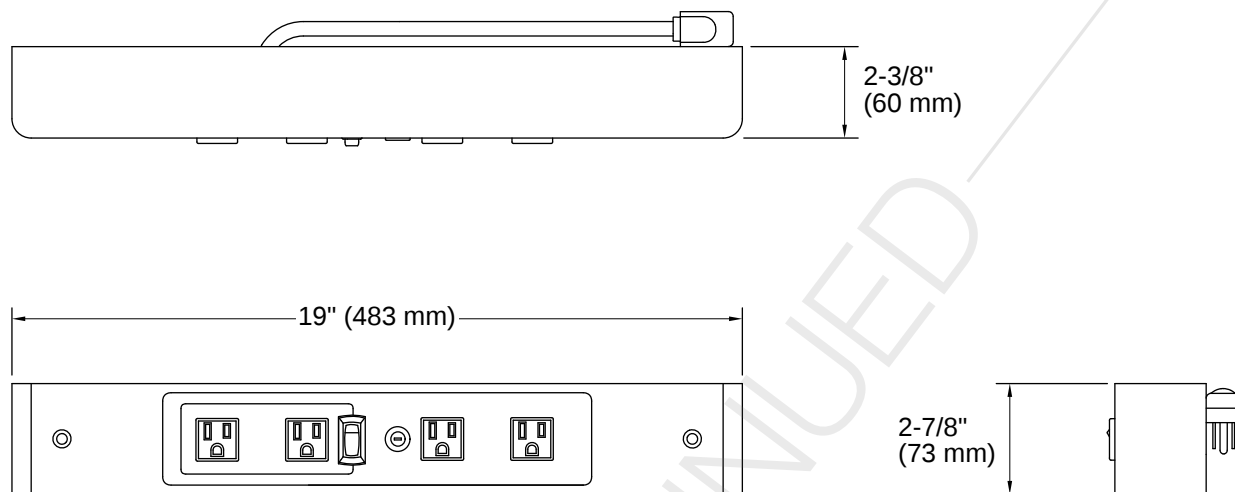

Installation Notes

Install this product according to the installation instructions.

Install a Ground-Fault Circuit-Interrupter (GFCI) outlet prior to installing the vanity.