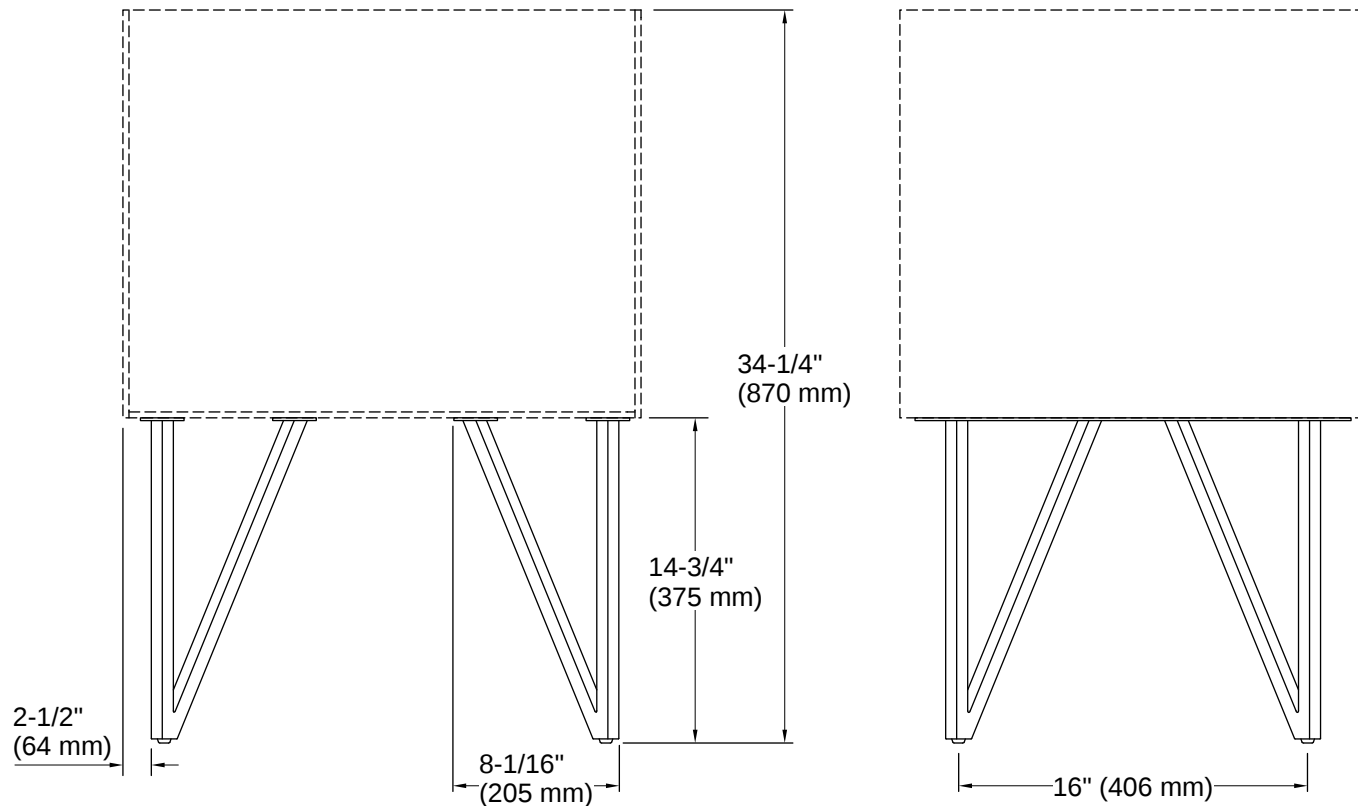

Installation Notes

Install this product according to the installation instructions.